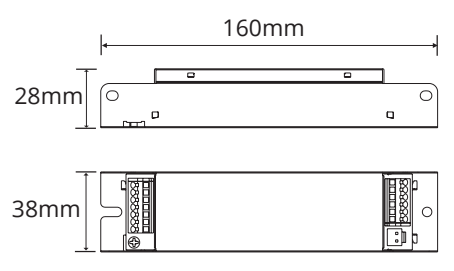

Emergency Battery Kit

Self charging battery during blackouts

Emergency Light Kit ensures that lights remain on at a light level sufficient to allow people to see their way for two hours if there is a power failure