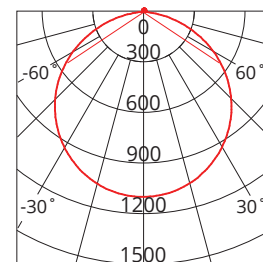

VISTA hero

VISTA-HR12-EM

SAP CODE: 2001941

40/31/26/19W, 1165mm wide-body LED batten with EM Lithium batteries

VISTA hero is a wide-body (125mm) LED batten with even light distribution and quadruple power selection.

Photometric Diagram

Unit: cd
C0/180 113.3deg
C90/270 134.2deg

KEY INFORMATION

Lumen Output	40W	4300 / 4460 / 4140lm
	31W	3520 / 3640 / 3420lm
	26W	3150 / 3210 / 3030lm
	19W	2290 / 2310 / 2200lm
Input Power	40W, 31W, 26W, 19W	
Hole Cutout Size	N/A	
Install	SURFACE MOUNT	
Dimming Options	Non-Dimmable	
Fitting Colour	WHITE	
Warranty	5yr	
IP Rating	IP20	
IK Rating	N/A	
IC Rating	N/A	
Rebate Scheme Approvals	Pending Approval	

PHOTOMETRIC

Efficacy	40W	107 / 112 / 104lm/W
	31W	114 / 117 / 110lm/W
	26W	121 / 123 / 117lm/W
	19W	121 / 122 / 116lm/W
LED	SMD	
CCT	4000 / 4700 / 5700K	
CRI	>80	
Beam Angle	120°	

ELECTRICAL

Driver	Integral
Supply Input	220-240V, 50/60Hz
Driver Output Voltage	40V DC
Power Factor	>0.9
LED Input Current (nominal)	500-1000mA
Useful life @Ta25° (L70)	50,000hr