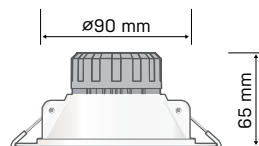

Residential Downlights

SPECIFICATIONS

Body Material:	Polycarbonate	Driver:	Integral
Diffuser Material:	Polycarbonate (Opal)	Power Lead:	1.1m Flex & Plug
Fascia Colour:	White: RAL 9003	Input:	220-240V, 50/60Hz
IP Rating:	Front: IP44 Body: IP20	Electrical Classification:	Class 2
IC Rating	IC-4 (ta 25°C)	Power Factor:	>0.9
Beam Angle:	50°	Protection:	Overload / Short Circuit
CRI:	>80 (>90 option)	Lifespan:	>50,000hrs @Ta25°C (L70)
SDCM:	<5 (<3 option)	Operating Ambient Temperature:	-25 to 50°C
		Smart:	KASTA Compatible
		Dimming:	Phase-Cut Dimmable (Trailing Edge, 1-100%)

DIMENSIONS

VIVA90-MULTI

VIVA110-MULTI

FIND OUT MORE: