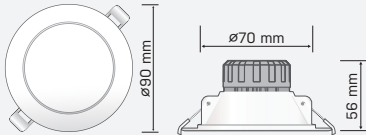

VIVA Multi 90

VIVA90-MULTI
SAP CODE: 2000690

90mm, 7W, switchable colour temperature, flush diffuser, LED fixed downlight

A white trimmed LED downlight with flush opal diffuser that has a range of clip on trims - gold, brushed nickel and black. It can be dimmed and switched to three colour temperatures.

Accessories

ADAPTOR RING; CLIP-ON TRIM ROUND

Photometric Diagram

Unit: cd
- C0/180 80.0deg
- C90/270 80.0deg

KEY INFORMATION

Lumen Output	550 / 620 / 600lm
Input Power	7W
Hole Cutout Size	Ø70mm
Install	RECESSED
Dimming Options	*Phase-Cut Dimming
Trim Colour	WHITE
Warranty	5yr
IP Rating	IP44
IK Rating	N/A
IC Rating	IC-4
Rebate Scheme Approvals	VEET; REES; IPART LCP 6.62

PHOTOMETRIC

Efficacy	79 / 89 / 86lm/W
LED	SMD
CCT	3000 / 4200 / 5700K
CRI	>80
Beam Angle	90

ELECTRICAL

Driver	Integral
Supply Input	220-240V, 50/60Hz
Driver Output Voltage	56VDC
Power Factor	>0.9
LED Input Current (nominal)	120mA
Useful life @Ta25° (L70)	50,000hr

CONSTRUCTION

Housing	Aluminium + Polycarbonate
Optics	Polycarbonate Diffuser
Adjustable Angle	N/A
Fixings/Hardware	Rubberised Clip
Connection Type	1.1m Flex & Plug
Total Weight	0.18kg
Dimensions	Ø90 x 56mm
Operating Ambient Temp.	-25 to 50°C
Electrical Classification	Class 2