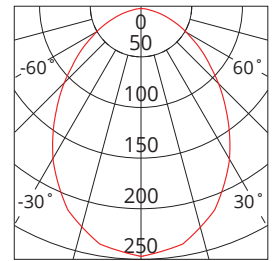

VIVA Multi 90

VIVA90-MULTI
SAP CODE: 2000690

90mm, 7W, switchable colour temperature, flush diffuser, LED fixed downlight

A white trimmed LED downlight with flush opal diffuser that has a range of clip on trims - gold, brushed nickel and black. It can be dimmed and switched to three colour temperatures.

Accessories

ADAPTOR RING; CLIP-ON TRIM ROUND

Photometric Diagram

Unit: cd
- C0/180 80.0deg
- C90/270 80.0deg

KEY INFORMATION

Lumen Output	550 / 620 / 600lm
Input Power	7W
Hole Cutout Size	Ø70mm
Install	RECESSED
Dimming Options	*Phase-Cut Dimming
Trim Colour	WHITE
Warranty	5yr
IP Rating	IP44
IK Rating	N/A
IC Rating	IC-4
Rebate Scheme Approvals	VEET; REES; IPART LCP 6.62

PHOTOMETRIC

Efficacy	79 / 89 / 86lm/W
LED	SMD
CCT	3000 / 4200 / 5700K
CRI	>80
Beam Angle	90

ELECTRICAL

Driver	Integral
Supply Input	220-240V, 50/60Hz
Driver Output Voltage	56VDC
Power Factor	>0.9
LED Input Current (nominal)	120mA
Useful life @Ta25° (L70)	50,000hr