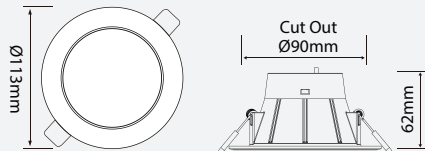

VIVA

VIVA-FL-TRI
SAP CODE: 2001847

8W, dimmable,
switchable colour
temperature, flush
diffuser

White trimmed LED downlight
with flushed opal diffuser.

Photometric
Diagram

Unit: cd
- C0/180 100.0deg
- C90/270 100.0deg

KEY INFORMATION

Lumen Output	800 / 850 / 800lm
Input Power	8W
Hole Cutout Size	Ø90mm
Install	RECESSED
Dimming Options	*Phase-Cut Dimming
Trim Colour	WHITE
Warranty	5yr
IP Rating	IP44
IK Rating	N/A
IC Rating	IC-4
Rebate Scheme Approvals	VEU; REES; IPART; HEER

PHOTOMETRIC

Efficacy	100 / 106 / 100lm/W
LED	SMD
CCT	3000 / 4200 / 5700K
CRI	>80
Beam Angle	100°

ELECTRICAL

Driver	Integral
Supply Input	220-240V, 50/60Hz
Driver Output Voltage	N/A
Power Factor	>0.9
LED Input Current (nominal)	N/A
Useful life @Ta25° (L70)	50,000hr

CONSTRUCTION

Housing	Polycarbonate
Optics	Polycarbonate Diffuser
Adjustable Angle	N/A
Fixings/Hardware	Rubberised Clip
Connection Type	1m Flex & Plug
Total Weight	0.2kg
Dimensions	Ø113 x 62mm
Operating Ambient Temp.	-20 to 45°C
Electrical Classification	Class 2