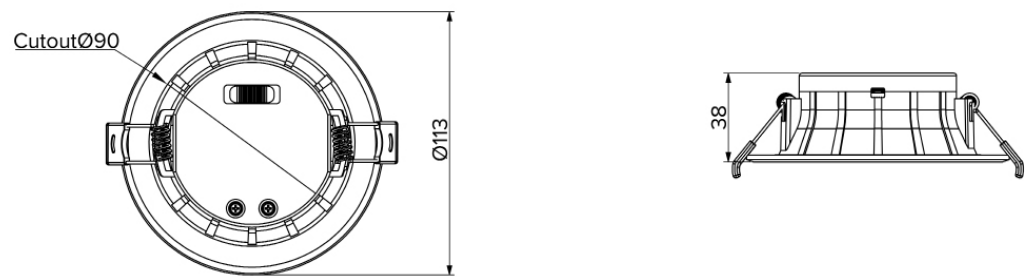

Product Overview

POWER	LUMENS	EFFICACY	CCT	WEIGHT	SAP CODE	PRODUCT CODE
8 W	800 / 850 / 800 lm	100 / 106 / 100 lm/W	3000 / 4200 / 5700 K	0.2 kg	2002396	VIVA-LP

**SPECIFICATIONS**

Body Material: Polycarbonate	Driver: Integral	Dimming: Phase-Cut Dimmable
Diffuser Material: Polycarbonate (Opal)	Connection Type: 1m Flex & Plug	<b>APPLICATIONS</b> Bedrooms Lounge Room Dining Area Laundry Butler Pantry Hallways Entrance Staircase Bathrooms Ensuite Theatre Rooms Games Rooms Function Areas Hotel Rooms Kitchen / Food Prep
Body colour: White	Input: 220-240Va.c. 50/60Hz	
Fascia colour: White RAL 9003	Electrical Classification: Class II	
IP Rating: IP44	Power Factor: > 0.5	
Beam Angle: 100°	Protection: Overload / Short Circuit	
CRI: > 85	Lifespan: >102,000hrs@Ta25°C(L70)	
SDCM: < 3	Operating Ambient Temperature: -20 to 40°C	
IC Rating: IC-4	Smart: KASTA Compatible	

Residential Downlights

**DIMENSIONS (mm)**

**ACCESSORIES**

Description	Product Code
Clip-on Trim Black	TRIM-VIVA-BLK
Clip-on Trim Gold	TRIM-VIVA-GLD
Clip-on Trim Nickel	TRIM-VIVA-NKL

Description	Product Code
Adaptor Ring (Cut Out Ø100-125 mm)	TRIM-VIVA-130
Adaptor Ring (Cut Out Ø120-165 mm)	TRIM-VIVA-170