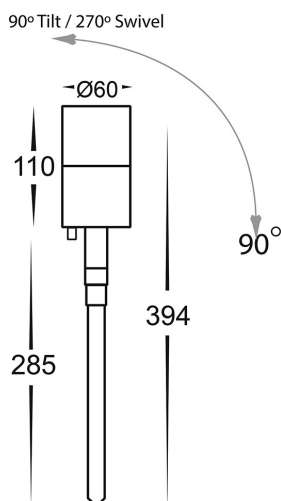

Aluminium Black Garden Spike Light

PRODUCT SPECIFICATIONS

Name: Tivah
Material: Aluminium
Colour: Poly powder coated black
IP Rating: IP65
Lamp Base: MR16
CRI: ≥80
Cable Length: 2000mm
Wiring: Parallel
Dimmable: No
Warranty: 2 Years Replacement**

DIMENSIONS

Compatible with
Tri-Colour 9in1
 3w, 5w, 7w
 12v or 24v LED Globe

COLOUR TEMPERATURE

IP RATING

APPROVALS

Product Ordering

IMAGE	PART NUMBER	COLOURTEMP	LUMENS	INPUT	BEAM ANGLE	INCLUDED LED
	HV1427T	3000K 4000K 5500K	270lm 285lm 300lm	12v DC	120°	Tri-Colour 5w MR16 LED