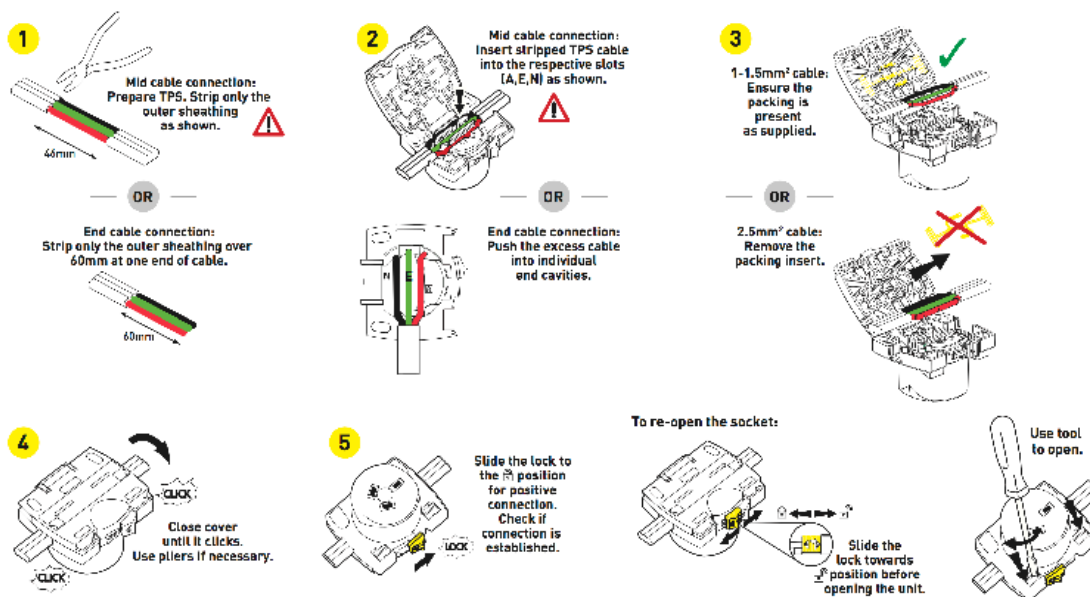

Installation Instruction

Warning

1. The surface socket cannot be reused on cables of a different size once it is removed after installation. It shall not be subjected to movement or flexing once installed.
2. This product must be installed by a licensed electrical contractor.
3. Electricity is dangerous! Disconnect power before connecting/disconnecting this product.

NOTE: Owing to the nature of the socket contacts used in this product, continuity testing SHALL be conducted with an instrument using flat pins rather than standard instrument probes.

Legrand - AUS
1300 369 777
www.legrand.com.au
ABN 31 000 102 661

Legrand - NZ
0800 476 009
www.legrand.co.nz

Refer to your group buying office, Legrand Sales Representative or Legrand Sales Office for pricing.

Please note: specifications are subject to change without prior notice.