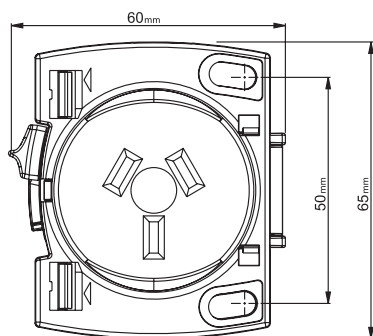

Data Sheet

Surface Socket Fast Connect, 10A

CAT NO. 37QC, CD37QC, BU37QC

A brand of legrand

Cat No.	37QC	CD37QC	BU37QC
Description	Surface Socket Fast Connect, 10A		Surface Socket Fast Connect, 10A – Pack of 10
Colour	White/Yellow		
Nominal Voltage	230 - 240V a.c.		
Nominal Current	10A		
Flat TPS Compatibility	1.0mm ² Solid Conductor 1.5mm ² , 2.5mm ² Standard Conductor		
Mounting Type	Surface		
Cut-out Size	65mmØ		
Dimensions (W x H x D)	60 x 43 x 65mm		
Safety standard	AS/NZS 3112, IEC60669-2-3		

Surface Socket Fast Connect, 10A

CAT NO. **37QC, CD37QC, BU37QC**

A brand of **legrand**

- Much faster to install than hard-wired plug bases
- Compact size: fit into \varnothing 70mm cut-out
- Compatible with 1mm² to 2.5mm² TPS Cables
- Extra lock for positive connection
- Marking on terminal for immediate identification of cable slot: minimise error risk

Single product		
Cat No.	Barcode	Dimensions (W x H x D)
CD37QC	9321001462057	138 x 275 x 40mm

Inner Box (QTY 10)		
Cat No.	Barcode	Dimensions (W x H x D)
37QC	9321001462019	340 x 52 x 120mm
CD37QC	9321001462064	340 x 52 x 120mm
BU37QC	9321001462033	340 x 52 x 120mm

Outer Box (QTY 100)		
Cat No.	Barcode	Dimensions (W x H x D)
37QC	9321001462026	340 x 247 x 270mm
CD37QC	9321001462071	340 x 247 x 270mm
BU37QC	9321001462040	340 x 247 x 270mm

Installation Instruction

Warning