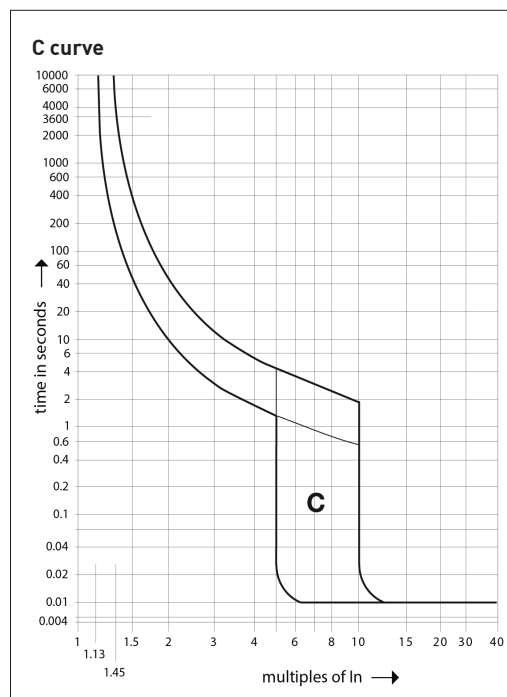

Data Sheet

Plug-in circuit breakers

CAT NO. CDCB108, CDCB116, CDCB120, CDCB132

A brand of **legrand**

CDCB132

- Curve C
- Magnetic threshold setting 5 to 10x I_n
- Voltage: 230/240V a.c 50Hz

Plug-in circuit breakers (Australia)		
Cat. No.	Colour	Description
CDCB108	Brown Toggle	1 pole 8A suitable for lighting circuits
CDCB116	Blue Toggle	1 pole 16A suitable for power circuits
CDCB120	Yellow Toggle	1 pole 20A suitable for power and hot water circuits
CDCB132	Red Toggle	1 pole 32A suitable for cookers, ovens and stove circuits

Single product				
Cat. No.	QTY	Dimensions	Weight	Single Barcode
CDCB108	1	100 x 17 x 185mm	65g	9310539909004
CDCB116	1	100 x 17 x 185mm	65g	9310539909103
CDCB120	1	100 x 17 x 185mm	65g	9310539909202
CDCB132	1	100 x 17 x 185mm	65g	9310539909301