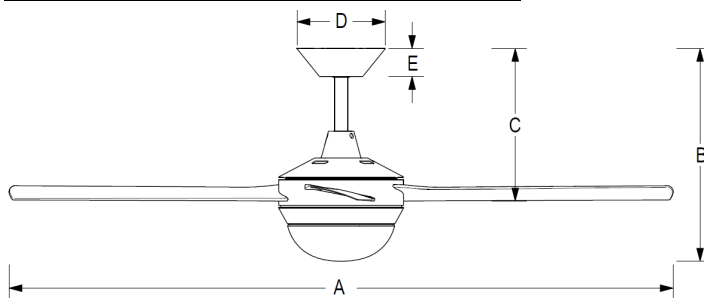

Airflow CMH:

14,096 on High Speed (Speed 3)

	Low	Medium	High
RPMS	84	121	192
WATTS	12.5	26	62

A	B	C	D	E
1320mm	432mm	302mm	173mm	56mm

Standard Canopy Cover:

Suitable for flat ceiling and pitched ceilings up to 28°

Wall Controller Speed Capacitor Values:

3.5µF & 2µF

Weight Including Packaging:

Complete fan: 8.5 kg

Packaging Dimensions (mm):

Complete Fan: 617L x 282W x 315H

Light Fitting:

Twin E27 lamp holders (bulbs not included)

Accessories (Supplied separately):

Down Rod 26mm diameter (includes wire harness)

- 010 91cm White Downrod
- 013 91cm Black Downrod
- 018 91cm B/Alum Downrod
- 020 180cm White Dowrod
- 023 180cm Black Dowrod
- 028 180cm B/Alum Dowrod

38° Ceiling Kit (for pitched ceilings)

- 080 Ceiling Kit White 38°
- 082 Ceiling Kit Painted Silver 38°
- 083 Ceiling Kit Black 38°

009 T-Hook for ceiling roses

AC Remote Control Units

- A2002 Konetik (3 speed - non dimming remote)
- A2003 Logic (4 speed - dimming remote)

Zellweger Tone Filter Unit

- 007 ZF-1050 Notch Filter Noise Suppressor
- 008 ZF-750 Notch Filter Noise Suppressor