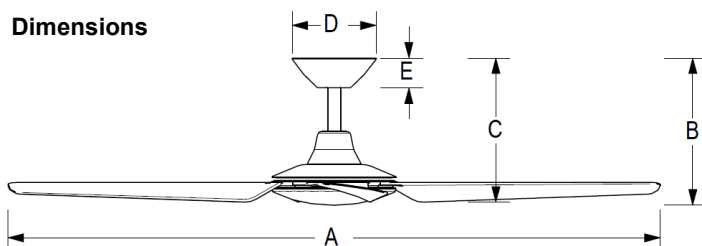

- DC2480 - 91cm White Downrod
- DC2481 - 91cm Black Downrod
- DC2482 - 91cm B/Alum Downrod
- DC2490 - 180cm White Downrod
- DC2491 - 180cm Black Downrod
- DC2492 - 180cm B/Alum Downrod

38° Ceiling Kit* (for pitched ceilings)

Dimensions

A	B	C	D	E
1520mm	310mm	300mm	168mm	60mm