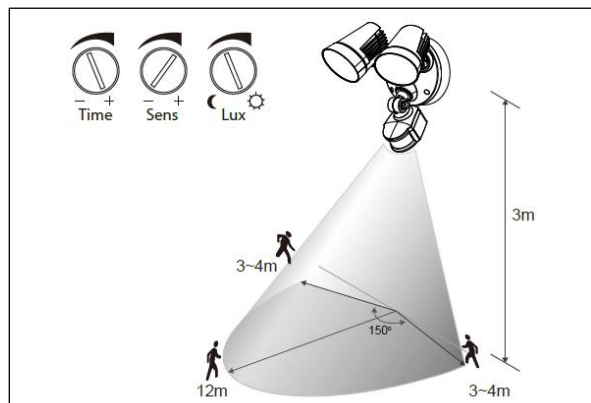

OUTDOOR

ROBUS®

CHASE 20W LED Double Spot Wall Light, Standard and PIR sensor, CCT selectable 3000K, 4000K, 6000K, IP 54 White and Black Housing

These great looking outdoor LED spot lights provide both energy efficiency and security, available in both Black & White. Quicker & Easier fit off with separate deeper base with a push in connection style. Available in Standard or with built in PIR which has adjustable sensitivity, hold time & lux settings for different environmental conditions.

Product Code:	STANDARD	PIR
White	RCH20CCT3-01	RCH20CCT3P-01
Black	RCH20CCT3-04	RCH20CCT3P-04
Comparable to:	2x70W Halogen	2x70W Halogen
Total Power (W):	19.4/18.7/19.3	19.4/18.7/19.3
Total Light Output (lm):	1,790/2,110/1,960	1,790/2,110/1,960
Efficacy (lm / cctW):	93/113/102	93/113/102
Illuminance at 1m (lux):	780/870/770	780/870/770
Beam Angle (deg):	100	100
CCT (K):	3,000/4,000/6,000	3,000/4,000/6,000
CRI (Ra):	80	80
Rated Life (hrs):	30,000	30,000
Warranty (yrs):	3	3
Ingress Protection (IP):	54	54
Operating Temperature (°C):	-20 ≤ Ta ≤ +40	-20 ≤ Ta ≤ +40
Operating Voltage (Vac):	220-240	220-240
Height (mm):	148	208
Length (mm):	182	183
Width (mm):	201	201
Weight (kg):	0.59	0.64

Construction:

- Polycarbonate housing & trim
- Polycarbonate lens covers

PIR Settings:

- Time Duration 10s to 10min
- Lux Adjustment range 0 – 2000 Lux
- Mounting Height range 1.5m to 3m
- Detection Angle 150 degrees
- Sensor Detection range 12m

Cone Illuminance Diagram:

Diagram for RCH20CCT3-01 in 4,000K. Other diagrams available on request

Sensor Detection Range:

Standards & Approvals:

Complies with: SAA & RCM

PLEASE NOTE: INFORMATION IN THIS DOCUMENT MAY BE SUBJECT TO CHANGE WITHOUT PRIOR NOTICE