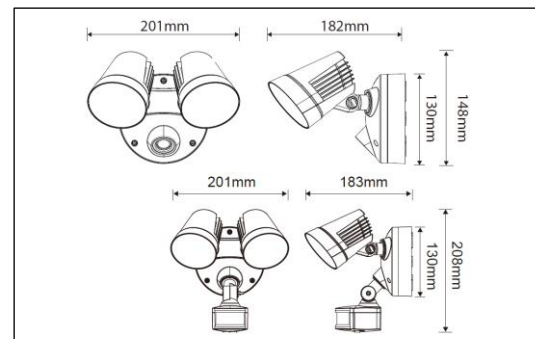

Product Code:	STANDARD	PIR
White	RCH20CCT3-01	RCH20CCT3P-01
Black	RCH20CCT3-04	RCH20CCT3P-04
Comparable to:	2x70W Halogen	2x70W Halogen
Total Power (W):	19.4/18.7/19.3	19.4/18.7/19.3
Total Light Output (lm):	1,790/2,110/1,960	1,790/2,110/1,960
Efficacy (lm / cctW):	93/113/102	93/113/102
Illuminance at 1m (lux):	780/870/770	780/870/770
Beam Angle (deg):	100	100
CCT (K):	3,000/4,000/6,000	3,000/4,000/6,000
CRI (Ra):	80	80
Rated Life (hrs):	30,000	30,000
Warranty (yrs):	3	3
Ingress Protection (IP):	54	54
Operating Temperature (°C):	-20 ≤ Ta ≤ +40	-20 ≤ Ta ≤ +40
Operating Voltage (Vac):	220-240	220-240
Height (mm):	148	208
Length (mm):	182	183
Width (mm):	201	201
Weight (kg):	0.59	0.64

Features:

- CCT3 – 3000k, 4000k & 6,000k
- Quick Connecting base / fitting
- IP54 – Fitting & PIR Sensor
- Manual Override (PIR Sensor)

Applications:

- Garages & Workshops
- Patio & Deck areas
- Garden & driveway paths
- Sign Illumination

Construction:

- Polycarbonate housing & trim
- Polycarbonate lens covers

PIR Settings:

- Time Duration 10s to 10min
- Lux Adjustment range 0 – 2000 Lux
- Mounting Height range 1.5m to 3m
- Detection Angle 150 degrees
- Sensor Detection range 12m