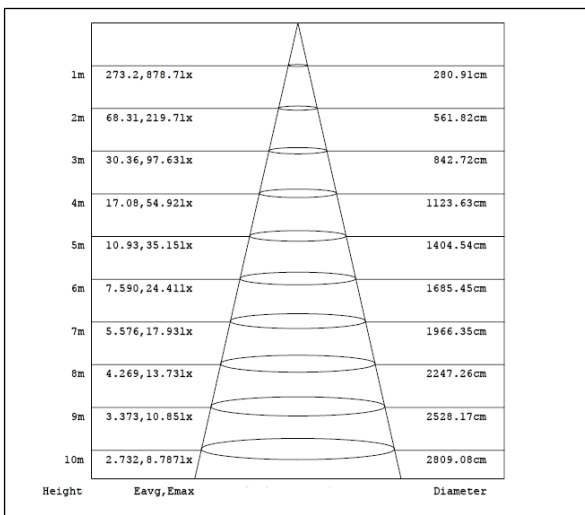

Construction:

- Polycarbonate housing & trim
- Polycarbonate lens covers

PIR Settings:

- Time Duration 10s to 10min
- Lux Adjustment range 0 – 2000 Lux
- Mounting Height range 1.5m to 3m
- Detection Angle 150 degrees
- Sensor Detection range 12m

Cone Illuminance Diagram:

Diagram for RCH20CCT3-01 in 4,000K. Other diagrams available on request

Sensor Detection Range:

Standards & Approvals:

Complies with: SAA & RCM

PLEASE NOTE: INFORMATION IN THIS DOCUMENT MAY BE SUBJECT TO CHANGE WITHOUT PRIOR NOTICE