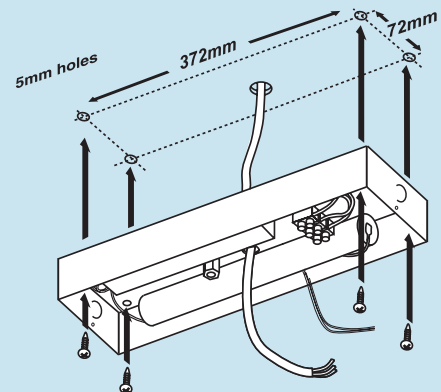

Technical specifications

Product Installation & Dimensions

Satellite

Satellite surface mounted

Dimensions: 436mm x 135mm x 53mm

Some items sold separately

For pack quantity, please refer to numerical index pages.

Satellite series, metal spinning

Technical specifications

Product Installation & Dimensions

Medium metal spinning

Large metal spinning

Satellite power pack

Dimensions: 370mm (W) x 60mm (H) x 85mm (D)

Open hinged cover

Product Dimensions

Dish Size	Dish diameter (mm)	Hole cut-out (mm)	Recommended hole cut out (mm)
Medium	117	95-105	100
Large	140	115-125	120

Product Classification

CatNo	Satellite Recess Mount C0/C90	Satellite Surface Mount C0/C90	Satellite + Visor (682345) C0/C90
Polycarbonate Spinning			
682020	D16/D16		
682022		D16/D16	
682120	D20/D20		D16/D16
682122		D20/D20	
682220	D20/D20		D16/D16
682222		D20/D20	
682256	D20/D20		
682257		D20/D20	
Metal Spinning			
223036	D16/D20		
222694		D16/D20	
223152	D20/D16		
223153		D20/D16	
682254	D20/D16		
682255		D20/D16	