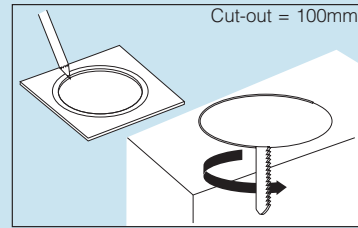

Polycarbonate satellite series

Emergency lights

QH Polycarbonate Satellite Range
Standard and Premium polycarbonate dishes with 1x10W G4 Quartz Halogen lamp
Spinning diameter 120mm (medium size)

Pack	Cat No	Polycarbonate Spinning SPUs
		Standard
1	6820 20	NiCd variable rate charge with 1x10W QH lamp
1	6820 23	Medium size spinning with flex and plug
1	6820 22	Medium size black spinning with flex and plug
		Premium
1	682120	NiCd dual rate charge with 1x10W QH lamp
1	682122	Medium size spinning with flex and plug
1	682123	Medium size spinning surface mount

		Computer Monitored - Polycarbonate Spinning SPUs
		Commander Wired
1	6822 20	NiCd dual rate charge with 1x10W QH lamp
1	6822 22	Medium size spinning with flex and plug
		Axiom wireless
1	6822 56	NiCd dual rate charge with 1x10W QH lamp
1	6822 57	Medium size spinning with flex and plug

Technical specifications

Product Installation & Dimensions

Satellite

Satellite surface mounted

Dimensions: 436mm x 135mm x 53mm

Some items sold separately

For pack quantity, please refer to numerical index pages.