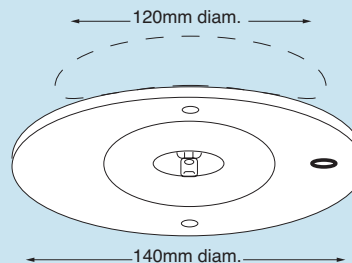

Technical specifications

Product Installation & Dimensions

Satellite

Satellite surface mounted

Dimensions: 436mm x 135mm x 53mm

Some items sold separately

For pack quantity, please refer to numerical index pages.

Satellite series, metal spinning

Technical specifications

Product Installation & Dimensions

Medium metal spinning

Large metal spinning

Satellite power pack

Dimensions: 370mm (W) x 60mm (H) x 85mm (D)

Open hinged cover

Product Dimensions

Dish Size	Dish diameter (mm)	Hole cut-out (mm)	Recommended hole cut out (mm)
Medium	117	95-105	100
Large	140	115-125	120

Product Classification

CatNo	Satellite Recess Mount C0/C90	Satellite Surface Mount C0/C90	Satellite + Visor (682345) C0/C90
Polycarbonate Spinning			
682020	D16/D16		
682022		D16/D16	
682120	D20/D20		D16/D16
682122		D20/D20	
682220	D20/D20		D16/D16
682222		D20/D20	
682256	D20/D20		
682257		D20/D20	
Metal Spinning			
223036	D16/D20		
222694		D16/D20	
223152	D20/D16		
223153		D20/D16	
682254	D20/D16		
682255		D20/D16	