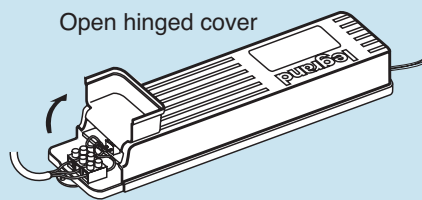

Satellite series, metal spinning

Technical specifications

Product Installation & Dimensions

Medium metal spinning

Large metal spinning

Satellite power pack

Dimensions: 370mm (W) x 60mm (H) x 85mm (D)

Open hinged cover