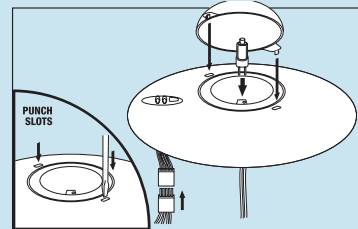

Satellite series polycarbonate spinning

Technical specifications

Product Installation & Dimensions

Satellite

Satellite surface mounted

Dimensions: 436mm x 135mm x 53mm