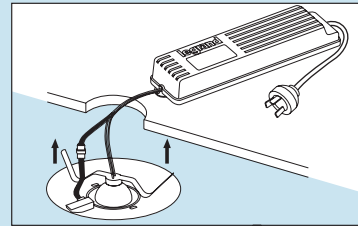

Satellite series polycarbonate spinning

Technical specifications

Product Installation & Dimensions

Satellite

Satellite surface mounted

Dimensions: 436mm x 135mm x 53mm