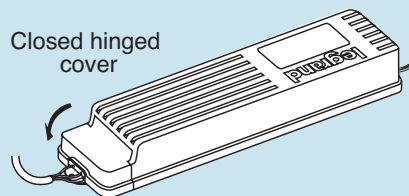

Closed hinged cover