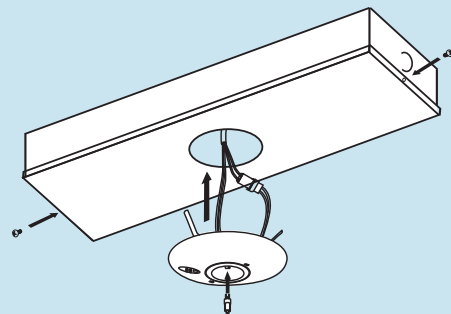

Technical specifications

Product Installation & Dimensions

Satellite

Satellite surface mounted

Dimensions: 436mm x 135mm x 53mm

Some items sold separately

For pack quantity, please refer to numerical index pages.