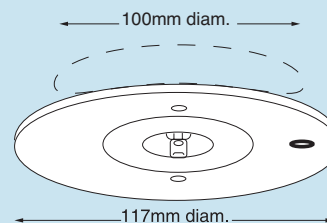

Technical specifications

Product Installation & Dimensions

Satellite

Satellite surface mounted

Dimensions: 436mm x 135mm x 53mm

Some items sold separately

For pack quantity, please refer to numerical index pages.

For trade price, please see your local HPM legrand representative for the current price list.

QH polycarbonate satellite series

Emergency lights

223037

223039

QH Metal Satellite Range

Standard and Premium metal dishes with 1x10W G4 Quartz Halogen lamp. Spinning diameter 117mm or 140mm (medium or large size)

Satellite series, metal spinning

Technical specifications

Product Installation & Dimensions

Medium metal spinning

Large metal spinning

Satellite power pack

Dimensions: 370mm (W) x 60mm (H) x 85mm (D)

Open hinged cover