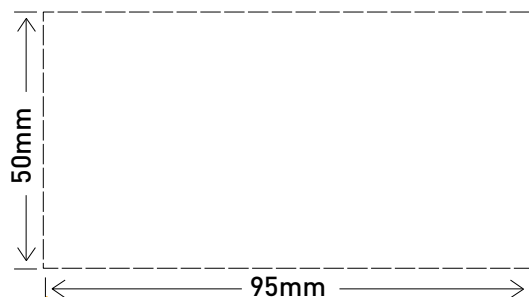

Como Data Socket Plates

CAT NO. **CM910/1RJ45HWE, CM920/2RJ45HWE**

- More fixing options - 4 corners
- Category 6 rated RJ45 sockets

Single product			
Cat No	Dimensions	Weight	Barcode
CM910/1RJ45HWE	110 W x 170 H x 35 D mm	0.06kg	9321001438113
CM920/2RJ45HWE	110 W x 170 H x 35 D mm	0.08kg	9321001438298

Inner box (Qty 10)			
Cat No	Dimensions	Weight	Barcode
CM910/1RJ45HWE	163 W x 163 H x 131 D mm	0.73kg	9321001439097
CM920/2RJ45HWE	163 W x 163 H x 131 D mm	0.86kg	9321001439271

Outer box (Qty 120)			
Cat No	Dimensions	Weight	Barcode
CM910/1RJ45HWE	330 W x 250 H x 250 D mm	9.36kg	9321001440079
CM920/2RJ45HWE	330 W x 250 H x 250 D mm	10.94kg	9321001440253

Cut out size

HPM Legrand - AUS
1300 369 777
www.legrand.com.au
ABN 31 000 102 661

HPM Legrand - NZ
0800 476 009
www.legrand.co.nz

Refer to your group buying office, HPM Legrand Sales Representative or HPM Legrand Sales Office for pricing.