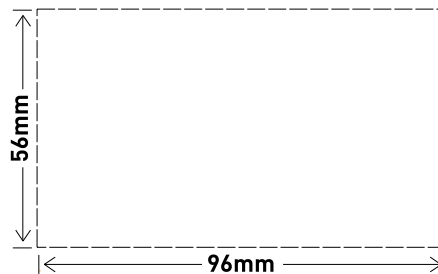

Data Sheet

Excel Life™

Dedicated Plate - 1 Gang Grid & Coverplate Only

CAT NO. ED770/1GPLWE, ED770/1GPLUG, ED770/1GPLBL

Cat No.	ED770/1GPLWE, ED770/1GPLUG, ED770/1GPLBL
Description	Excel Life Dedicated Plate - 1 Gang Grid & Coverplate Only
Colour	White (WE), Urban Grey (UG), Black (BL)
Plate size (W x H x D)	77 x 121 x 10mm
Mounting centres	84 mm

Excel Life™

Dedicated Plate - 1 Gang Grid & Coverplate Only

CAT NO. ED770/1GPLWE, ED770/1GPLUG, ED770/1GPLBL

- Ready to accept any Excel Life range mechanism
- More fixing options - 4 corners
- Oval 84mm fixing points - make it easier to straighten products at the last minute
- Paint path - lessens potential damage to walls by providing a small channel for paint ingress

Single product	
Cat No.	Barcode
ED770/1GPLWE	9321001400431
ED770/1GPLUG	9321001411093
ED770/1GPLBL	9321001452218

Inner box (QTY 10)		
Cat No.	Barcode	Dimensions (W x H x D)
ED770/1GPLWE	9321001402879	160 x 160 x 120mm
ED770/1GPLUG	9321001411758	160 x 160 x 120mm
ED770/1GPLBL	9321001452935	160 x 160 x 120mm

Outer box (QTY 120)		
Cat No.	Barcode	Dimensions (W x H x D)
ED770/1GPLWE	9321001405313	499 x 333 x 266mm
ED770/1GPLUG	9321001412410	499 x 333 x 266mm
ED770/1GPLBL	9321001453635	499 x 333 x 266mm

Glass and tile cut-out dimensions: