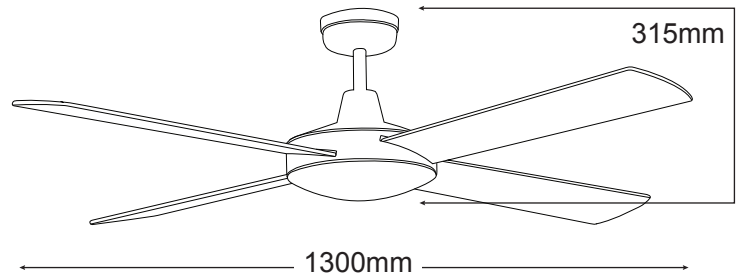

LIFESTYLE DC

DLDC134BR

Brushed Nickel

DLDC134WR

White

- /// 3 year in home warranty
- /// Premium grade computer aligned bearings
- /// Anti rust die cast aluminium body
- /// Latest 28.5w brushless DC motor technology
- /// 5 speed remote control included
- /// Remote control summer & winter function
- /// Sealed solid plywood blades
- /// Up to 8 hr fan timer
- /// Hangsure angle canopy
- /// 12.5° blade pitch