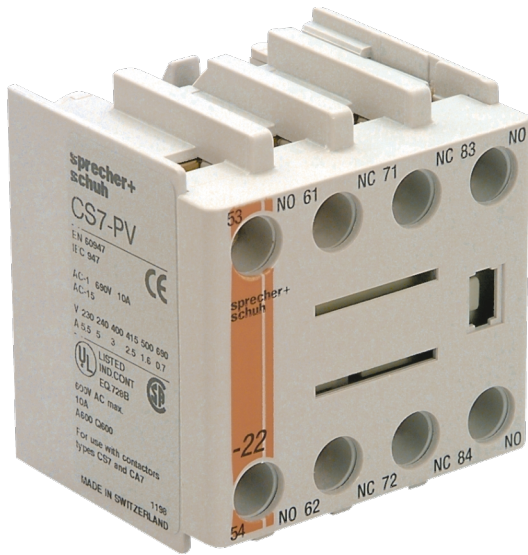

Catalogue No: **CS7-PV-22**
AUXILIARY CONTACT 2NO 2NC TOP MOUNT

Motor Control and Drives > Motor Starting and Protection > Contactors > Sprecher + Schuh Contactors > Accessories and Spares > CA7 Accessories

Auxiliary Contact 2N/O 2N/C ts CA7 Contactors

- Several contactor families provide a wide variety of contactor sizes, offering economy and selection
- Compact dimensions saves panel space

Representative Photo Only
 (actual product may vary based on configuration selections)