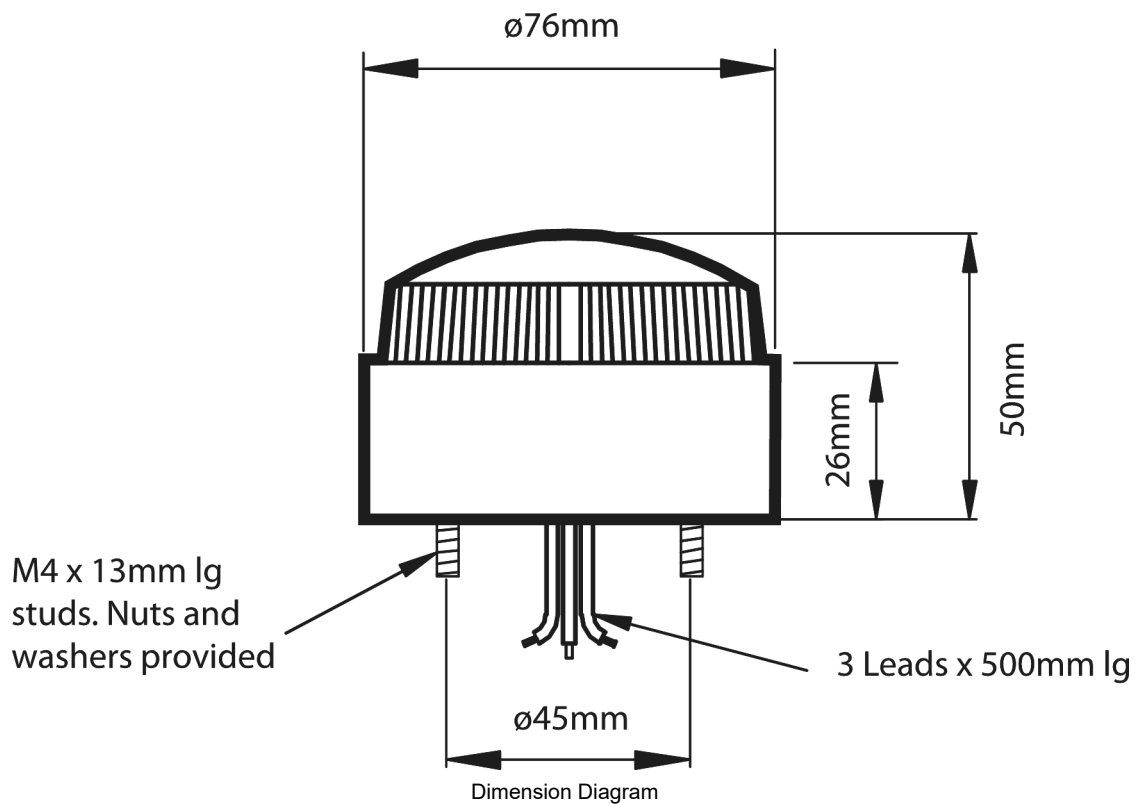

Catalogue No: **MOLED80-04G**

BEACON 12-LEDS STEADY/FLASH IP65 115-230V AC GREEN

Signalling Devices > Sight Indication > Beacons > Moflash Beacons > LED Beacons > MOLED80 Series - LED Beacons

REFERENCES

IECEX Certificate -

Supplier Declaration of Conformity: -

Installation Guide: [MOLED80-04G_Installation Instructions](#)

User Manual: -

Manufacturer Datasheet: [MOLED80-04G_ManufacturerDatasheet](#)

Manufacturer Catalogue & Product Selection: -