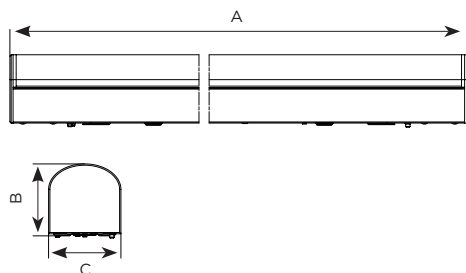

Standard LED Batten

Available wattage:

Colours available:

Colour & Material:

Colour: White RAL9003

Housing Steel

Polycarbonate diffuser

| Power (W) | 20W | 40W |
|-------------------|-----------------------|-----------------------|
| Lumens | 2000lm & 2100lm | 4000lm & 4400lm |
| CCT (K) | 4000K/5000K/ 6500K | 4000K/5000K/ 6500K |
| Size | 600mm | 1200mm |
| Quick code | BATTEN600CCT | BATTEN1200CCT |

| Power (W) | A (mm) | B (mm) | C (mm) |
|------------------|--------|--------|--------|
| BW307 20W | 600 | 65±1.5 | 65±1.5 |
| BW307 40W | 1135 | 65±1.5 | 65±1.5 |

CRI >80

20,000 hours

2 years warranty