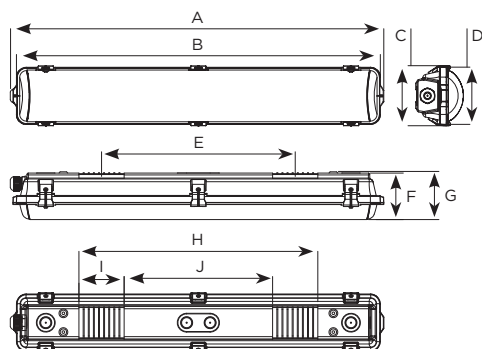

Weatherproof LED Batten

Available wattage:

Colours available:

Colour & Material:

Colour: Grey RAL7035

Housing & cover polycarbonate

Power (W)	20W	40W
Lumens	2000	4000
CCT (K)	4000/5000/6500	4000/5000/6500
Size	600mm	1200mm
Quick code	BATTENWP600CCT	BATTENWP1200CCT

IP65

IK08

2 years warranty

20,000 hours

Back and side cable entry

Cable cover

Power (W)	A (mm)	B (mm)	C (mm)	D (mm)	E (mm)	F (mm)	G (mm)	H (mm)	I (mm)	J (mm)
20W	636	620	102	98	330	79	81	407	77	253
40W	1176	1160	102	98	770	79	81	927	157	613