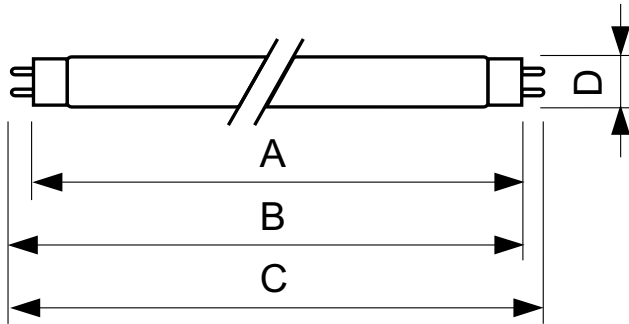

Operating and Electrical	
Power Consumption	36 W
Lamp Current (Nom)	0.440 A
Voltage (Nom)	103 V

Controls and Dimming	
Dimmable	Yes

Mechanical and Housing	
Bulb Shape	T8
Net Weight (Piece)	0.140 kg

Approval and Application	
Mercury (Hg) Content (Nom)	2.0 mg

MASTER TL-D Super 80

Dimensional drawing

Product	D (max)	A (max)	B (max)	B (min)	C (max)
TL-D 36W/850 1SL/25	28 mm	1,199.4 mm	1,206.5 mm	1,204.1 mm	1,213.6 mm

Photometric data

Spectral Power Distribution Colour - TL-D 36W/850 1SL/25