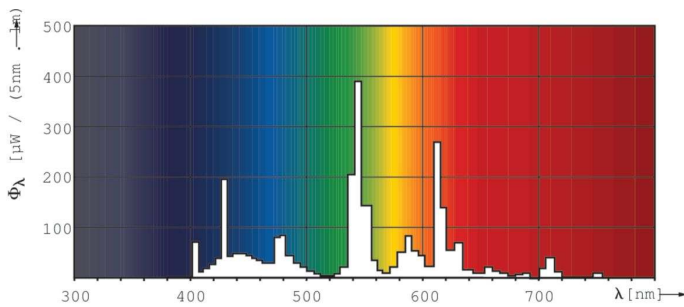

MASTER TL-D Super 80

Dimensional drawing

Product	D (max)	A (max)	B (max)	B (min)	C (max)
TL-D 36W/850 1SL/25	28 mm	1,199.4 mm	1,206.5 mm	1,204.1 mm	1,213.6 mm

Photometric data

Spectral Power Distribution Colour - TL-D 36W/850 1SL/25