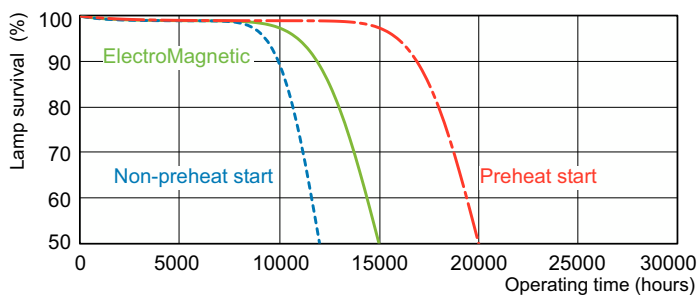

MASTER TL-D Super 80

Dimensional drawing

Product	D (max)	A (max)	B (max)	B (min)	C (max)
TL-D 36W/850 1SL/25	28 mm	1,199.4 mm	1,206.5 mm	1,204.1 mm	1,213.6 mm

Photometric data

Spectral Power Distribution Colour - TL-D 36W/850 1SL/25

Lifetime

Life expectancy diagram - 3 hour cycle

Life expectancy diagram - 12 hour cycle

MASTER TL-D Super 80

Lifetime

Lumen Maintenance Diagram - TL-D 36W/850 1SL/25