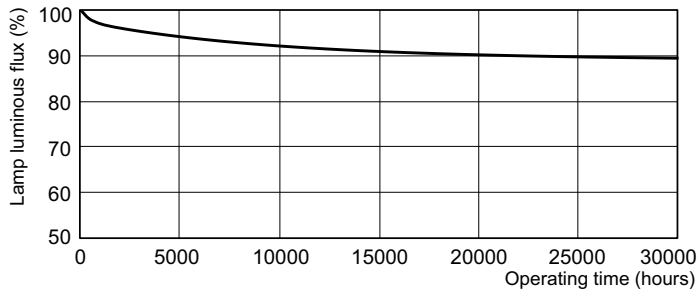

Lifetime

Life expectancy diagram - 3 hour cycle

Life expectancy diagram - 12 hour cycle

MASTER TL-D Super 80

Lifetime

Lumen Maintenance Diagram - TL-D 36W/850 1SL/25