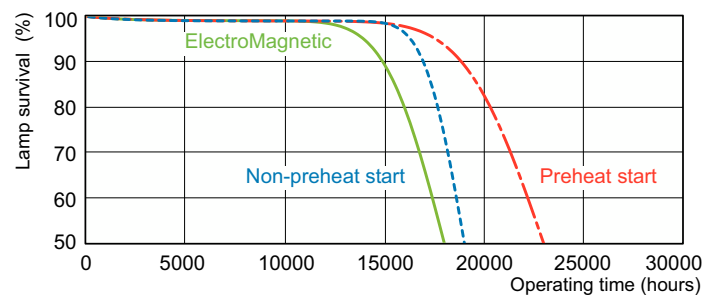

MASTER TL-D Super 80

Dimensional drawing

Product	D (max)	A (max)	B (max)	B (min)	C (max)
TL-D 36W/850 1SL/25	28 mm	1,199.4 mm	1,206.5 mm	1,204.1 mm	1,213.6 mm

Photometric data

Spectral Power Distribution Colour - TL-D 36W/850 1SL/25

Lifetime

Life expectancy diagram - 3 hour cycle

Life expectancy diagram - 12 hour cycle

MASTER TL-D Super 80

Lifetime

Lumen Maintenance Diagram - TL-D 36W/850 1SL/25