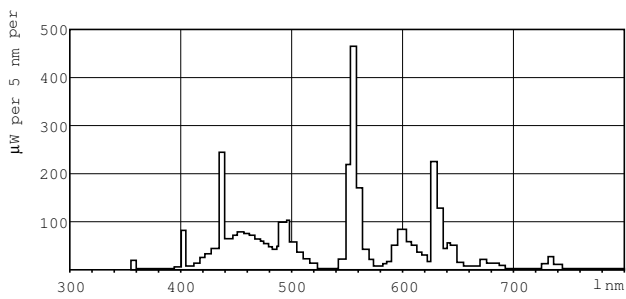

Product data

General Information		Voltage (Nom)	
Cap base	G13 [Medium Bi-Pin Fluorescent]	103 V	
Life to 10% failures (nom.)	10000 h	Controls and Dimming	
Life to 50% failures (nom.)	15000 h	Dimmable	Yes
Life to 50% failures preheat (nom.)	20000 h	Mechanical and Housing	
Light Technical		Cap-base information	Green [Green Cap]
Colour Code	865 [CCT of 6,500 K]	Bulb shape	T8 [26 mm (T8)]
Lamp Luminous Flux (Nom)	3070 lm	Approval and Application	
Colour Designation	Cool Daylight	Mercury (Hg) content (nom.)	2.0 mg
Lumen maintenance 2,000 hours (nom.)	96 %	Product Data	
Lumen maintenance 5,000 hours (nom.)	94 %	Full product code	871829125462100
Colour Temperature, horizontal (Nom)	6500 K	Order product name	TL-D 36W/865 1SL/25
Lamp Luminous Efficacy EM (Nom)	85 lm/W	EAN/UPC – product	8718291254621
Colour Rendering Index, horiz (Nom)	80	Order code	927981386524
Operating and Electrical		Local order code	TLD36W865ALTO
Power (Rated) (Nom)	36 W	SAP numerator – quantity per pack	1
Lamp current (nom.)	0.440 A		

MASTER TL-D Super 80

Numerator – packs per outer box	25
SAP material	927981386524
SAP net weight (piece)	0.140 kg

Dimensional drawing

TL-D 36W/865

Product	D (max)	A (max)	B (max)	B (min)	C (max)
TL-D 36W/865 1SL/25	28 mm	1199.4 mm	1206.5 mm	1204.1 mm	1213.6 mm

Photometric data

LDPB_TL-D8G_865-Spectral power distribution B/W

LDPO_TL-D8G_865-Spectral power distribution Colour

Lifetime

LDLE_TL-D8G_0001-Life expectancy diagram

LDLE_TL-D8G_0002-Life expectancy diagram