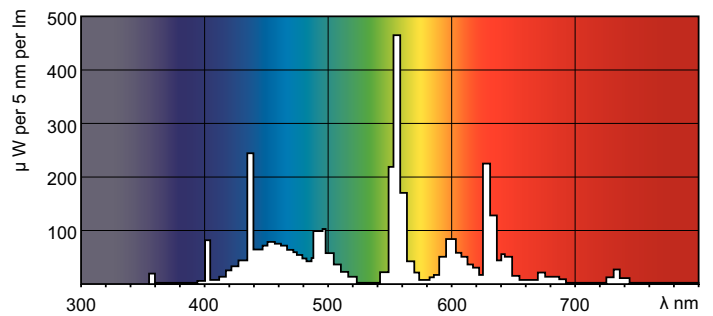

Product data

General Information		Voltage (Nom)	
Cap base	G13 [Medium Bi-Pin Fluorescent]	103 V	
Life to 10% failures (nom.)	10000 h	Controls and Dimming	
Life to 50% failures (nom.)	15000 h	Dimmable	Yes
Life to 50% failures preheat (nom.)	20000 h	Mechanical and Housing	
Light Technical		Cap-base information	Green [Green Cap]
Colour Code	865 [CCT of 6,500 K]	Bulb shape	T8 [26 mm (T8)]
Lamp Luminous Flux (Nom)	3070 lm	Approval and Application	
Colour Designation	Cool Daylight	Mercury (Hg) content (nom.)	2.0 mg
Lumen maintenance 2,000 hours (nom.)	96 %	Product Data	
Lumen maintenance 5,000 hours (nom.)	94 %	Full product code	871829125462100
Colour Temperature, horizontal (Nom)	6500 K	Order product name	TL-D 36W/865 1SL/25
Lamp Luminous Efficacy EM (Nom)	85 lm/W	EAN/UPC – product	8718291254621
Colour Rendering Index, horiz (Nom)	80	Order code	927981386524
Operating and Electrical		Local order code	TLD36W865ALTO
Power (Rated) (Nom)	36 W	SAP numerator – quantity per pack	1
Lamp current (nom.)	0.440 A		

MASTER TL-D Super 80

Numerator – packs per outer box	25
SAP material	927981386524
SAP net weight (piece)	0.140 kg

Dimensional drawing

TL-D 36W/865

Product	D (max)	A (max)	B (max)	B (min)	C (max)
TL-D 36W/865 1SL/25	28 mm	1199.4 mm	1206.5 mm	1204.1 mm	1213.6 mm

Photometric data

LDPB_TL-D8G_865-Spectral power distribution B/W

LDPO_TL-D8G_865-Spectral power distribution Colour

Lifetime

LDLE_TL-D8G_0001-Life expectancy diagram

LDLE_TL-D8G_0002-Life expectancy diagram