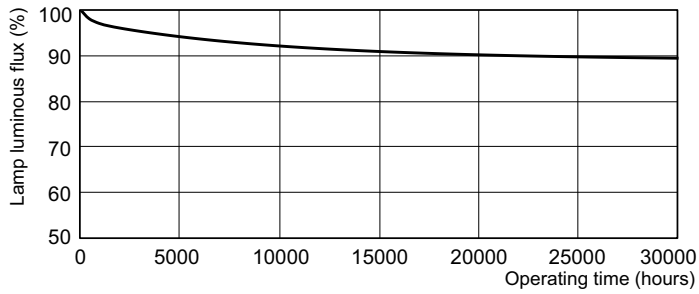

MASTER TL-D Super 80

Lifetime

LDLM_TL-D8G_0001-Lumen maintenance diagram