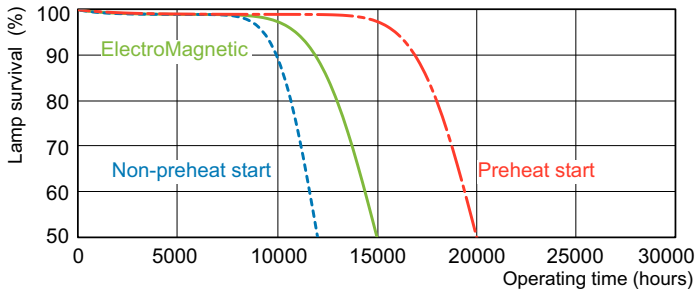

Photometric data

LDPB_TL-D8G_865-Spectral power distribution B/W

LDPO_TL-D8G_865-Spectral power distribution Colour

Lifetime

LDLE_TL-D8G_0001-Life expectancy diagram

LDLE_TL-D8G_0002-Life expectancy diagram