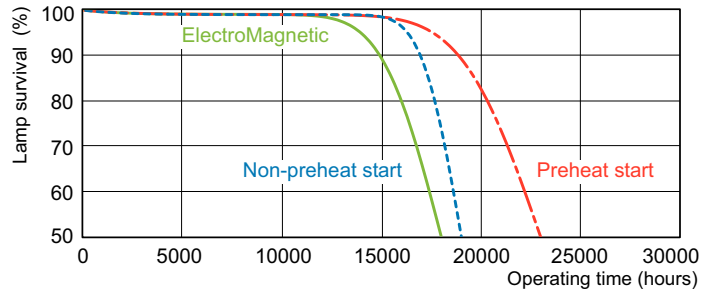

Photometric data

LDPB_TL-D8G_865-Spectral power distribution B/W

LDPO_TL-D8G_865-Spectral power distribution Colour

Lifetime

LDLE_TL-D8G_0001-Life expectancy diagram

LDLE_TL-D8G_0002-Life expectancy diagram