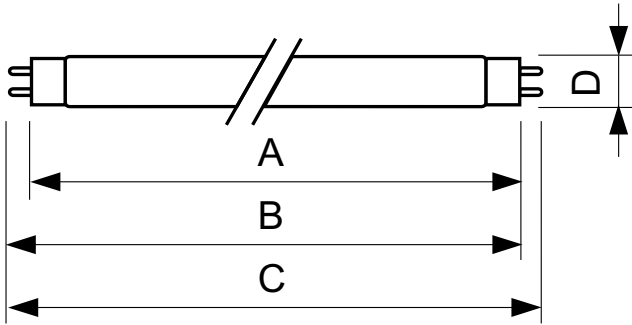

MASTER TL-D Super 80

TL-D 36W/865 1SL/25

Low-pressure mercury discharge lamps with a tubular 26 mm envelope

Warnings and Safety

- A lamp breaking is extremely unlikely to have any impact on your health. If a lamp breaks, ventilate the room for 30 minutes and remove the parts, preferably with gloves. Put them in a sealed plastic bag and take it to your local waste facilities for recycling. Do not use a vacuum cleaner.

Product data

General Information		Voltage (Nom)	
Cap base	G13 [Medium Bi-Pin Fluorescent]	103 V	
Life to 10% failures (nom.)	10000 h	Controls and Dimming	
Life to 50% failures (nom.)	15000 h	Dimmable	Yes
Life to 50% failures preheat (nom.)	20000 h	Mechanical and Housing	
Light Technical		Cap-base information	Green [Green Cap]
Colour Code	865 [CCT of 6,500 K]	Bulb shape	T8 [26 mm (T8)]
Lamp Luminous Flux (Nom)	3070 lm	Approval and Application	
Colour Designation	Cool Daylight	Mercury (Hg) content (nom.)	2.0 mg
Lumen maintenance 2,000 hours (nom.)	96 %	Product Data	
Lumen maintenance 5,000 hours (nom.)	94 %	Full product code	871829125462100
Colour Temperature, horizontal (Nom)	6500 K	Order product name	TL-D 36W/865 1SL/25
Lamp Luminous Efficacy EM (Nom)	85 lm/W	EAN/UPC – product	8718291254621
Colour Rendering Index, horiz (Nom)	80	Order code	927981386524
Operating and Electrical		Local order code	TLD36W865ALTO
Power (Rated) (Nom)	36 W	SAP numerator – quantity per pack	1
Lamp current (nom.)	0.440 A		

MASTER TL-D Super 80

Numerator – packs per outer box	25
SAP material	927981386524
SAP net weight (piece)	0.140 kg

Dimensional drawing

TL-D 36W/865

Product	D (max)	A (max)	B (max)	B (min)	C (max)
TL-D 36W/865 1SL/25	28 mm	1199.4 mm	1206.5 mm	1204.1 mm	1213.6 mm