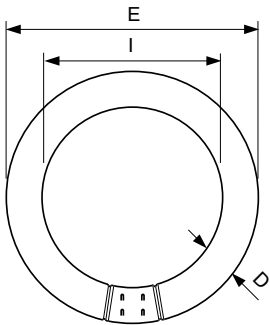

## Mechanical and housing

Bulb Shape	C-T9 [ C-T9 29 mm]
------------	--------------------

## Dimensional drawing

TL-E 40W/865 1CT/12

Product	D (max)	D (min)	E (min)	E (max)	I (min)	I (max)
TL-E 40W/865 1CT/12	30.9 mm	27.1 mm	393.7 mm	406.4 mm	341.0 mm	347.7 mm