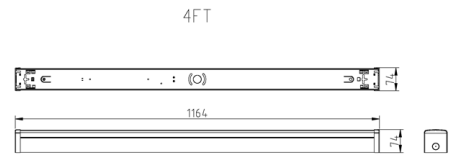

ECOBAT404ECSLSG4M

ECOBAT202ECSLSG4M