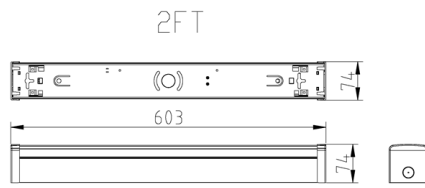

ECOBAT202ECSLSG4M