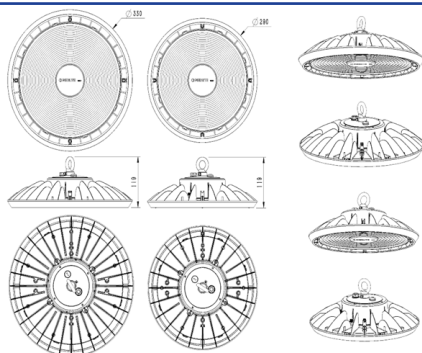

Line Drawings