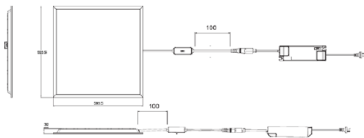

ACCESSORY CODE	DESCRIPTION
FRM/PM18W	Plaster frame to mount in plaster ceiling - White, 600x300mm (sold separately)
FRM/PM18WIDE	Plaster frame to mount in plaster ceiling - White, 600x600mm (sold separately)
FRM/PM36W	Plaster frame to mount in plaster ceiling - White, 1200x300mm (sold separately)
FRM/PM36WIDE	Plaster frame to mount in plaster ceiling - White, 1200x600mm (sold separately)
UDFRM/6-3	Universal Deep Surface Mount Frame 600X300X70 (sold separately)
UDFRM/6-6	Universal Deep Surface Mount Frame 600X600X70 (sold separately)
UDFRM/12-3	Universal Deep Surface Mount Frame 1200X300X70 (sold separately)
UDFRM/12-6	Universal Deep Surface Mount Frame 1200X600X70 (sold separately)
WIRESUSP/ECOPL	Suspension Kit - Includes 2 sets for 1 panel (sold separately)

Line Drawings

ECOPL063CSEG3

ECOPL123CSLSEG3