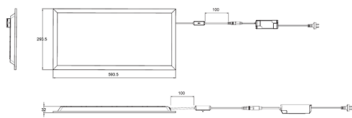

ACCESSORY CODE	DESCRIPTION
FRM/PM18W	Plaster frame to mount in plaster ceiling - White, 600x300mm (sold separately)
FRM/PM18WIDE	Plaster frame to mount in plaster ceiling - White, 600x600mm (sold separately)
FRM/PM36W	Plaster frame to mount in plaster ceiling - White, 1200x300mm (sold separately)
FRM/PM36WIDE	Plaster frame to mount in plaster ceiling - White, 1200x600mm (sold separately)
UDFRM/6-3	Universal Deep Surface Mount Frame 600X300X70 (sold separately)
UDFRM/6-6	Universal Deep Surface Mount Frame 600X600X70 (sold separately)
UDFRM/12-3	Universal Deep Surface Mount Frame 1200X300X70 (sold separately)
UDFRM/12-6	Universal Deep Surface Mount Frame 1200X600X70 (sold separately)
WIRESUSP/ECOPL	Suspension Kit - Includes 2 sets for 1 panel (sold separately)

Line Drawings

ECOPL063CSEG3