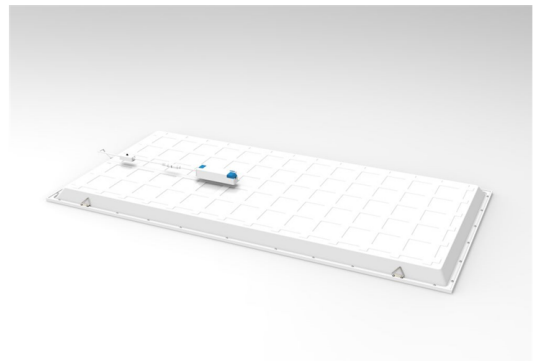

ECOPL126CSLSEG3