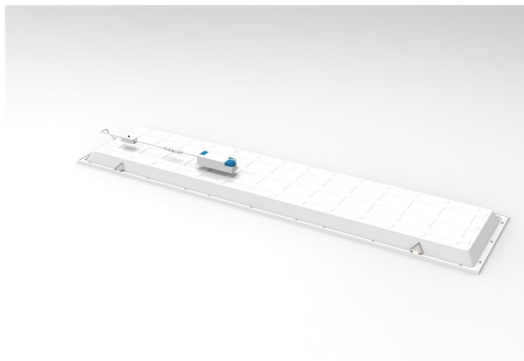

ECOPL123CSLSEG3