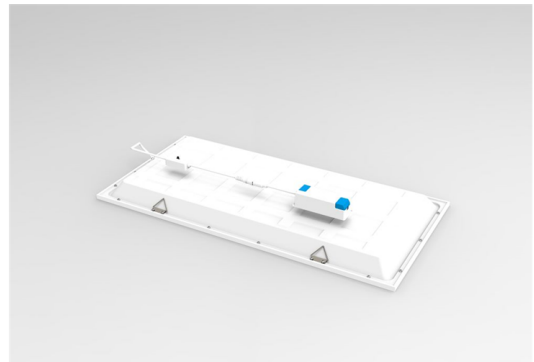

ECO Panel Gen3

The ECO PANEL GEN3 is a lightweight, energy efficient diffused panel designed with industry leading components and performance characteristics for the office and workplace of today. This latest upgrade comes with long life LEDs on a micro prismatic diffuser for UGR19 low glare applications. A family of slimline modern panels with long lumen maintenance with uniform distribution for the best in general lighting solutions.

- Slim, energy efficient backlit LED panel with a sleek and modern appeal.
- 3 in 1 Colour Select and Lumen Select allowing you to choose the right colour temperature and light level adjustment for the application.
- Comes with a microprismatic diffuser for comfortable and low glare lighting.

CODE	SYSTEM POWER	EXIT LUMEN	EFFICACY	CCT	DIMENSIONS	WEIGHT	INRUSH CURRENT	INRUSH CURRENT DURATION
ECOPL063CSEG3	13W	1347lm	100lm/W	4000K	L593.50 x W293.50 x H32 mm	1kg	2.9A	125µs
		1375lm		5000K				
		1286lm		6500K				
ECOPL066CSLSEG3	25W	2873lm	110lm/W	4000K	L593.50 x W593.50 x H32 mm	1.8kg	17.5A	520µs
		2593lm		5000K				
		2760lm		6500K				
	34W	3710lm						
		3841lm						
3551lm								
ECOPL123CSLSEG3	25W	2887lm	110lm/W	4000K	L1193.50 x W293.50 x H32 mm	1.9kg	17.5A	520µs
		3724lm		4000K				
	34W	3877lm		5000K				
	34W	3552lm		6500K				
	25W	2962lm		5000K				
	25W	2771lm		6500K				
ECOPL126CSLSEG3	36W	4262lm	110lm/W	4000K	L1193.50 x W593.50 x H37 mm	4kg	18.8A	688µs
		5275lm						
	46W	5536lm		5000K				
	5178lm	6500K						
	4426lm							
4177lm								

Line Drawings

ECOPL063CSEG3

ECOPL123CSLSEG3

ECOPL066CSLSEG3

ECOPL126CSLSEG3

ECOPL066CSLSEG3

ECOPL066CSLSEG3

ECOPL063CSEG3