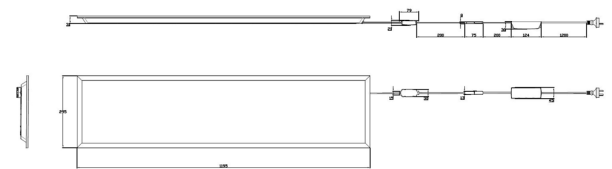

Line Drawings