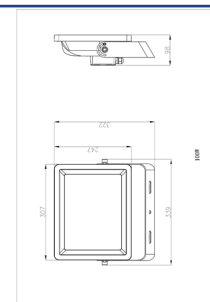

Line Drawings