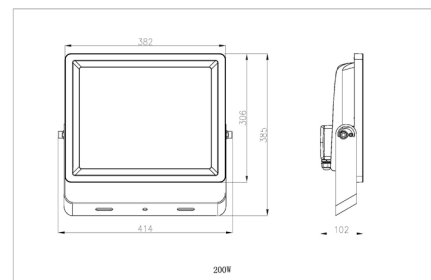

Line Drawings

Product Images

Physical

Dimensions	L414 x W385 x H102mm
Reflector	Aluminium
Diffuser	Frosted Glass
Luminaire Colour	Black
Weight	6kg
Luminaire Material	Aluminium (Die Cast)
Driver Location	Integrated
Heatsink	Aluminium (Die Cast)
Finish	Powder Coated
Installation	Trunnion