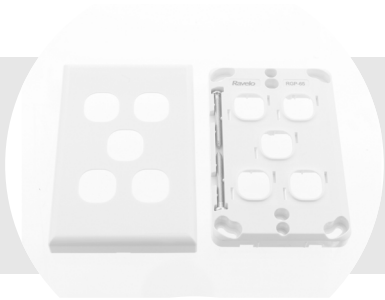

# Switches

**RVLS1**  
1 GANG LIGHT SWITCH 16A

**RVLS2**  
LIGHT SWITCH 2 GANG 16A

**RVLS3**  
LIGHT SWITCH 3 GANG 16A

**RVLS4**  
LIGHT SWITCH 4 GANG 16A

**RVLS5**  
LIGHT SWITCH 5 GANG 16A

# Switches

**RVLS6**  
LIGHT SWITCH 6 GANG 16A

**RVLS1P**  
LIGHT SWITCH 1 GANG PLATE  
ONLY

**RVLS2P**  
LIGHT SWITCH 2 GANG PLATE  
ONLY

**RVLS3P**  
LIGHT SWITCH 3 GANG PLATE  
ONLY

**RVLS4P**  
LIGHT SWITCH 4 GANG PLATE  
ONLY

# Switches

**RVLS5P**  
LIGHT SWITCH 5 GANG PLATE  
ONLY

**RVLS6P**  
LIGHT SWITCH 6 GANG PLATE  
ONLY

**RVLSBP**  
LIGHT SWITCH BLANK PLATE