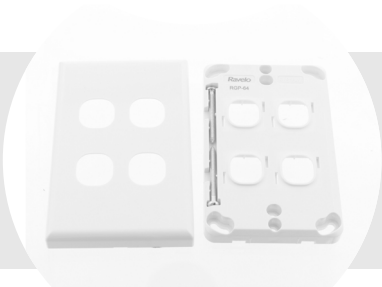

# Switches

**RVLS1**  
1 GANG LIGHT SWITCH 16A

**RVLS2**  
LIGHT SWITCH 2 GANG 16A

**RVLS3**  
LIGHT SWITCH 3 GANG 16A

**RVLS4**  
LIGHT SWITCH 4 GANG 16A

**RVLS5**  
LIGHT SWITCH 5 GANG 16A

# Switches

**RVLS6**  
LIGHT SWITCH 6 GANG 16A

**RVLS1P**  
LIGHT SWITCH 1 GANG PLATE  
ONLY

**RVLS2P**  
LIGHT SWITCH 2 GANG PLATE  
ONLY

**RVLS3P**  
LIGHT SWITCH 3 GANG PLATE  
ONLY

**RVLS4P**  
LIGHT SWITCH 4 GANG PLATE  
ONLY

# Switches

**RVLS5P**  
LIGHT SWITCH 5 GANG PLATE  
ONLY

**RVLS6P**  
LIGHT SWITCH 6 GANG PLATE  
ONLY

**RVLSBP**  
LIGHT SWITCH BLANK PLATE