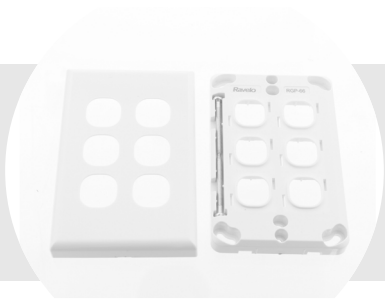

# Switches

**RVLS1**  
1 GANG LIGHT SWITCH 16A

**RVLS2**  
LIGHT SWITCH 2 GANG 16A

**RVLS3**  
LIGHT SWITCH 3 GANG 16A

**RVLS4**  
LIGHT SWITCH 4 GANG 16A

**RVLS5**  
LIGHT SWITCH 5 GANG 16A

# Switches

**RVLS6**  
LIGHT SWITCH 6 GANG 16A

**RVLS1P**  
LIGHT SWITCH 1 GANG PLATE  
ONLY

**RVLS2P**  
LIGHT SWITCH 2 GANG PLATE  
ONLY

**RVLS3P**  
LIGHT SWITCH 3 GANG PLATE  
ONLY

**RVLS4P**  
LIGHT SWITCH 4 GANG PLATE  
ONLY

# Switches

**RVLS5P**  
LIGHT SWITCH 5 GANG PLATE  
ONLY

**RVLS6P**  
LIGHT SWITCH 6 GANG PLATE  
ONLY

**RVLSBP**  
LIGHT SWITCH BLANK PLATE