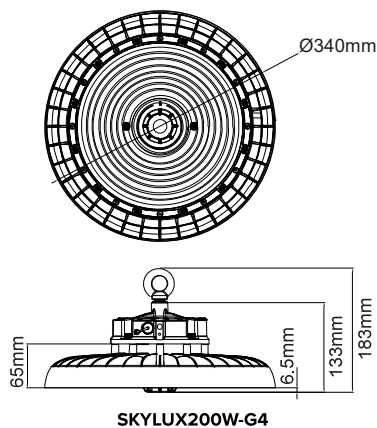

SPECIFICATIONS

Body Material:	Aluminium
Diffuser Material:	Polycarbonate (Clear)
Body colour:	Black
IP Rating:	IP65
IK Rating:	IK08
Beam Angle:	120°
CRI:	>80
SDCM:	<5
Driver:	Integral
Power Lead:	1.5m Rubber Flex & Plug
Input:	100-277V, 50/60Hz
Electrical Classification:	Class 1

Power Factor:	>0.9
Protection:	Overload / Short Circuit
Lifespan:	>50,000hrs @Ta25°C (L70)
Operating Ambient Temperature:	-30 to 50°C
Smart:	KASTA Compatible
Dimming:	0-10V Dimmable

APPLICATIONS

Warehouses
Factories
Sheds
Industrial
Large Commercial Spaces

ACCESSORIES

Microwave Motion Sensor HIGHBAY-MS
(SAP 2002281)

- Quick connect
- 12m range with corridor function

Sensor Remote Controller HIGHBAY-REMOTE
(SAP 2002282)

- Required to reprogram sensor

Surface Mount Bracket SKYLUXG4-BRKT
(SAP 2002276)

Prismatic Reflector 200W: SKYLUX200G4-PR
(SAP 2002278)

DALI Converter HBAY-DALI-CONV
(SAP 2002095)

- IP65 rated
- Converts product to be DALI dimmable

Emergency Kit SKYLUX-EMKIT
(SAP 2002275)

DIMENSIONS

Highbays and Lowbays

FIND OUT MORE: