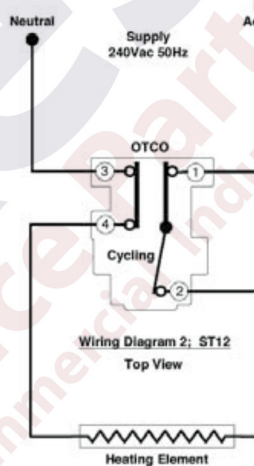

ST Series Water Heating Thermostats

Stokes Part No: ST1205

Surface Thermostat 60°C - 80°C (Bottom)

Pink Dial

ST1205

Replaces:

W1M2/80

EWT1L2-80KS

EWT1L2-501

EWT1L2-501N

EWT1L2-5018

Stamped

ST1205113

Differential 4°-12°C

Old EWT series (Grey Body)

Fig.2 EWT1L2