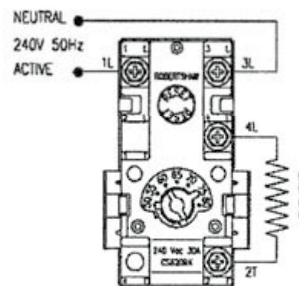

EWT1L2-501

EWT1L2-501N

EWT1L2-5018

Stamped

ST1205113

Differential 4°-12°C

Old EWT series (Grey Body)

Fig.2 EWT1L2

Old EWT Wiring Diagram

WARNING:

1. ALL WIRING OF THE THERMOSTAT SHALL CONFORM TO AS3100 & IS TO BE INSTALLED BY A LICENSED ELECTRICIAN.
2. ELECTRICALLY ISOLATE THERMOSTAT FROM MAINS SUPPLY BEFORE DISCONNECTING. FAILURE TO DO SO CAN RESULT IN AN ELECTRIC SHOCK