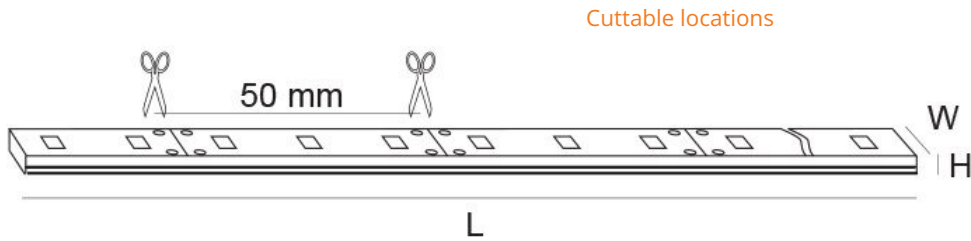

Model No.	CRI
FLP12V2M/WW/SBT	80
FLP12V2M/NDL/SBT	80
FLP12V5M/WW/SBT	80
FLP12V5M/NDL/SBT	80

Due to continued product and technology enhancements, data sourced from sal.net.au shall not form part of any contract and or technical performance guarantee unless expressly confirmed in writing by SAL at the time of order. Products are sold in accordance with [SAL Terms and Conditions of sale](#) and all images shown are for illustration purposes only and may vary from the actual colour or finish. Unless specifically stated, all IP ratings nominated for Interior products are from "below the ceiling".

Dimensions