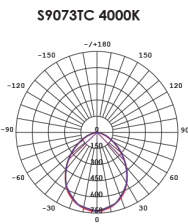

Photometric Data

Photometric Data

Unit: cd C0/C180 — C90/C270