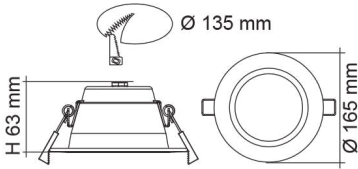

### Technical Specification

Product	Model No.	Input Voltage (V/AC)	Multiple Wattage	Lumens (lm)	CCT (K)	Beam Angle (°)
	S9073TC/SL/DP	240	13/18	1400/1550/1550	3000/4000/5700	90
	S9073TC/WH/DP	240	13/18	1500/1800/1600	3000/4000/5700	90

Dimmable	CRI	Body Colour	Cut Out (mm)	Diameter (mm)	Dim (mm)	iPART
YES	80	SILVER	135	165	165(W) x 63(H)	
YES	80	WHITE	135	165	63(H)	YES

VEET
YES

Note: Lumens (lm) shown are displayed at FULL power

Due to continued product and technology enhancements, data sourced from sal.net.au shall not form part of any contract and or technical performance guarantee unless expressly confirmed in writing by SAL at the time of order. Products are sold in accordance with SAL Terms and Conditions of sale and all images shown are for illustration purposes only and may vary from the actual colour or finish. Unless specifically stated, all IP ratings nominated for Interior products are from "below the ceiling".

## Dimensions

S9073TC