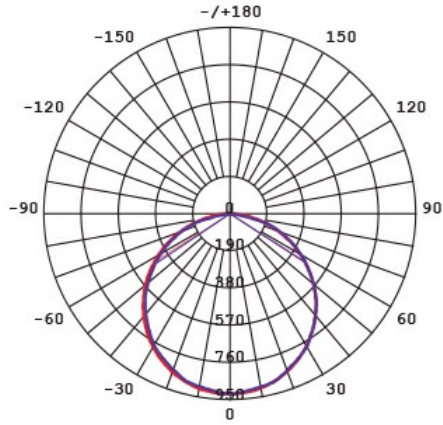

Photometric Data

Unit: cd C0/C180 _____ C90/C270 _____

S9754/312TC at 4000K