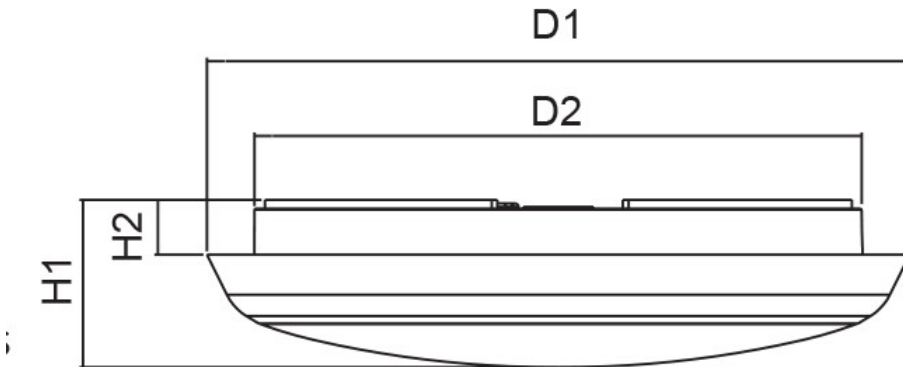

Beam Angle (°)	Body Colour	Diameter (mm)	Dim (mm)
120	WHITE	200	48(H)
120	WHITE	300	40(H)
120	WHITE	400	52(H)

Due to continued product and technology enhancements, data sourced from sal.net.au shall not form part of any contract and or technical performance guarantee unless expressly confirmed in writing by SAL at the time of order. Products are sold in accordance with SAL Terms and Conditions of sale and all images shown are for illustration purposes only and may vary from the actual colour or finish. Unless specifically stated, all IP ratings nominated for Interior products are from "below the ceiling".

Dimensions

Photometric Data

Unit: cd C0/C180 — C90/C270