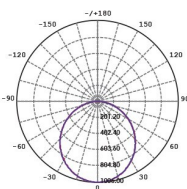

Beam Angle (°)	Body Colour	Diameter (mm)	Dim (mm)
120	WHITE	200	48(H)
120	WHITE	300	40(H)
120	WHITE	400	52(H)

Due to continued product and technology enhancements, data sourced from sal.net.au shall not form part of any contract and or technical performance guarantee unless expressly confirmed in writing by SAL at the time of order. Products are sold in accordance with SAL Terms and Conditions of sale and all images shown are for illustration purposes only and may vary from the actual colour or finish. Unless specifically stated, all IP ratings nominated for Interior products are from "below the ceiling".

Dimensions

Photometric Data

Unit: cd C0/C180 — C90/C270

SL2105/20TC at 3000K

SL2105/40TC at 5700K

PIXIE AMBIENCE, CHANGE YOUR STYLE.

PIXIE AMBIENCE GPO SMART SOCKET
SPO23/BTAM

For more
information
please
scan me