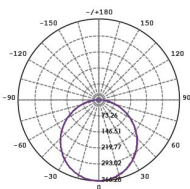

Beam Angle (°)	Body Colour	Diameter (mm)	Dim (mm)
120	WHITE	200	48(H)
120	WHITE	300	40(H)
120	WHITE	400	52(H)

Due to continued product and technology enhancements, data sourced from sal.net.au shall not form part of any contract and or technical performance guarantee unless expressly confirmed in writing by SAL at the time of order. Products are sold in accordance with SAL Terms and Conditions of sale and all images shown are for illustration purposes only and may vary from the actual colour or finish. Unless specifically stated, all IP ratings nominated for Interior products are from "below the ceiling".

Dimensions

Photometric Data

Unit: cd C0/C180 — C90/C270

SL2105/20TC at 3000K

SL2105/40TC at 5700K

PIXIE AMBIENCE, CHANGE YOUR STYLE.

PIXIE AMBIENCE GPO SMART SOCKET
SPO23/BTAM

For more
information
please
scan me