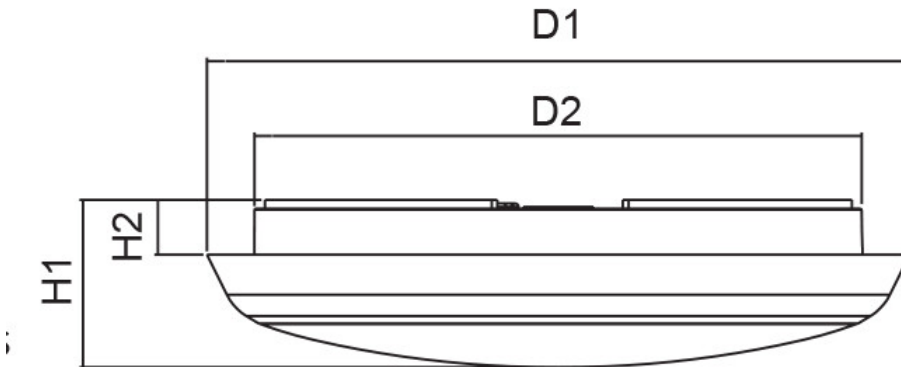

Beam Angle (°)	Body Colour	Diameter (mm)	Dim (mm)
120	WHITE	200	48(H)
120	WHITE	300	40(H)
120	WHITE	400	52(H)

Due to continued product and technology enhancements, data sourced from sal.net.au shall not form part of any contract and or technical performance guarantee unless expressly confirmed in writing by SAL at the time of order. Products are sold in accordance with SAL Terms and Conditions of sale and all images shown are for illustration purposes only and may vary from the actual colour or finish. Unless specifically stated, all IP ratings nominated for Interior products are from "below the ceiling".

Dimensions

Photometric Data

Unit: cd C0/C180 — C90/C270