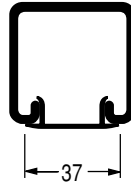

UNISTRUT® STRUT ACCESSORIES

P1184 – PLASTIC CLOSURE STRIP (UV STABILISED)

Standard Length: 3m
Mass: 0.11kg/m

P1184A – ALUMINUM CLOSURE STRIP

Standard Length: 3m
Mass: 0.18kg/m

STRUT END CAPS – PLASTIC, UV STABILISED