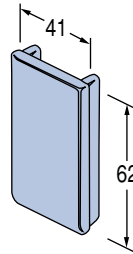

P2240

For P1000® & P2000 Strut
Mass: 0.70kg/100

P4240

For P3300 & P4000 Strut
Mass: 0.40kg/100

P5580

For P5500 Strut
Mass: 1.2kg/100

Typical Installation

P2860-10 – STRUT END CAPS – PLASTIC

Fits P1000® & P2000 Strut
Mass: 1.54kg/100

Note: Caps struts provide a protective covering on protruding Struts to guard against personal injury or damage to clothing. They slip easily over the ends of strut.
Available: White or black only.