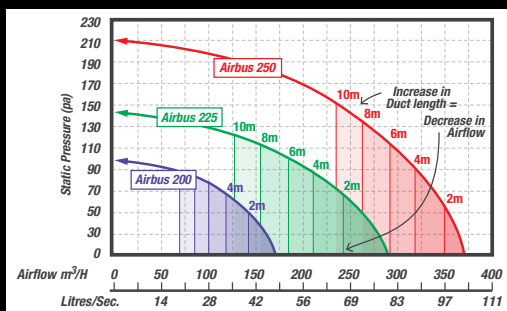

MAINTAINS PRESSURE