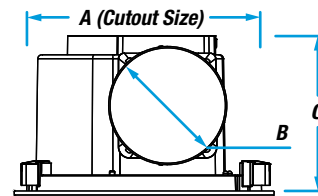

DIMENSIONS

Model	A	B	C
PVPX200	Ø240mm	Ø100mm	170mm
PVPX225	Ø296mm	Ø150mm	197mm
PVPX250	Ø296mm	Ø150mm	197mm