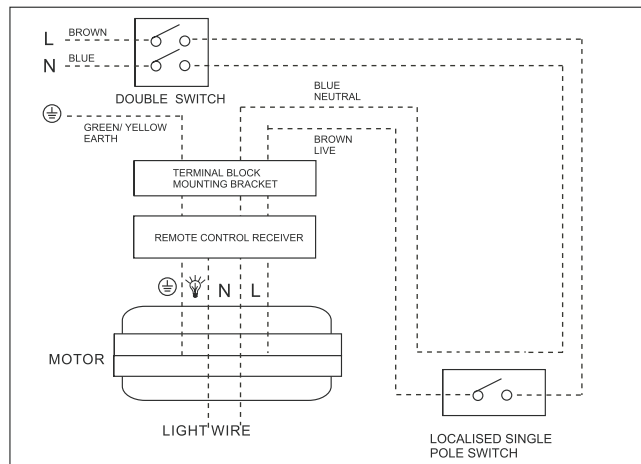

POWER

Rated Power: 100 watts

Rated Voltage: 240V~50Hz

Batteries: 2 x AAA

Installation: Qualified Electrician Needed

INCLUDES

- 1 x Remote Control Handpiece
- 1 x Receiver
- 2 x AAA Batteries

WIRING

WIRING DIAGRAM FOR ISOLATION SWITCH WITH REMOTE CONTROL

All pole disconnection switch must be included in the fixed wiring.

Model	Outer Carton	EAN13 Barcode
SPYRFR5056	29339310011204	9 339310 011200 >