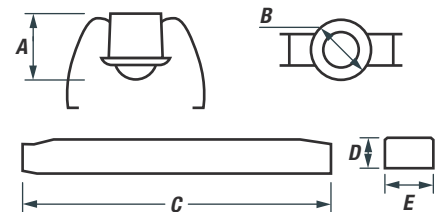

DIMENSIONS

A	B	C	D	E
39mm	38mm	150mm	17mm	29mm

UNIT

Maximum Load:	500 watts
Detection Range:	1-5 metres
Run on Time:	1-20 mins
Power Input:	240v/~50Hz
Operating Temp:	-10°C to 60°C

INSTALLATION

Installation:	Qualified Electrician Needed
----------------------	------------------------------