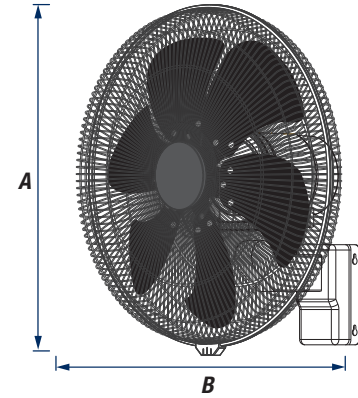

### SHIPPING

<b>Packaging Size (mm):</b>	520 x 275 x 520mm	1006 x 200 x 810mm
<b>Gross Weight:</b>	8kg	13.5kg
<b>Pallet Qty:</b>	32 pieces	11 pieces

### DIMENSIONS: WAL45-DC

Model	A	B
WAL45-DC	525mm	510mm