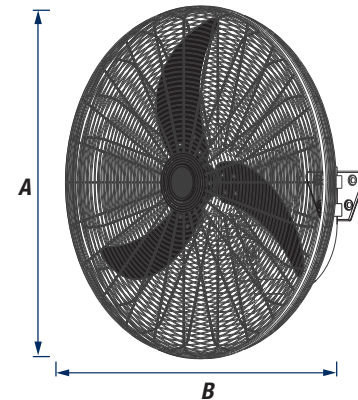

DIMENSIONS: WAL75-DC

Model	A	B
WAL75-DC	DOWNWARDS POLE INSTALL	
	815mm	815mm
WAL75-DC	UPWARDS POLE INSTALL	
	875mm	815mm

ventair^{tm}
THE AIR MOVEMENT SPECIALISTS

4 Capital Place, Carrum Downs,
VIC, 3201, Australia

T: +61 3 9775 0556

E: sales@ventair.com.au

www.ventair.com.au | [f](#) [@](#) [in](#) [p](#)