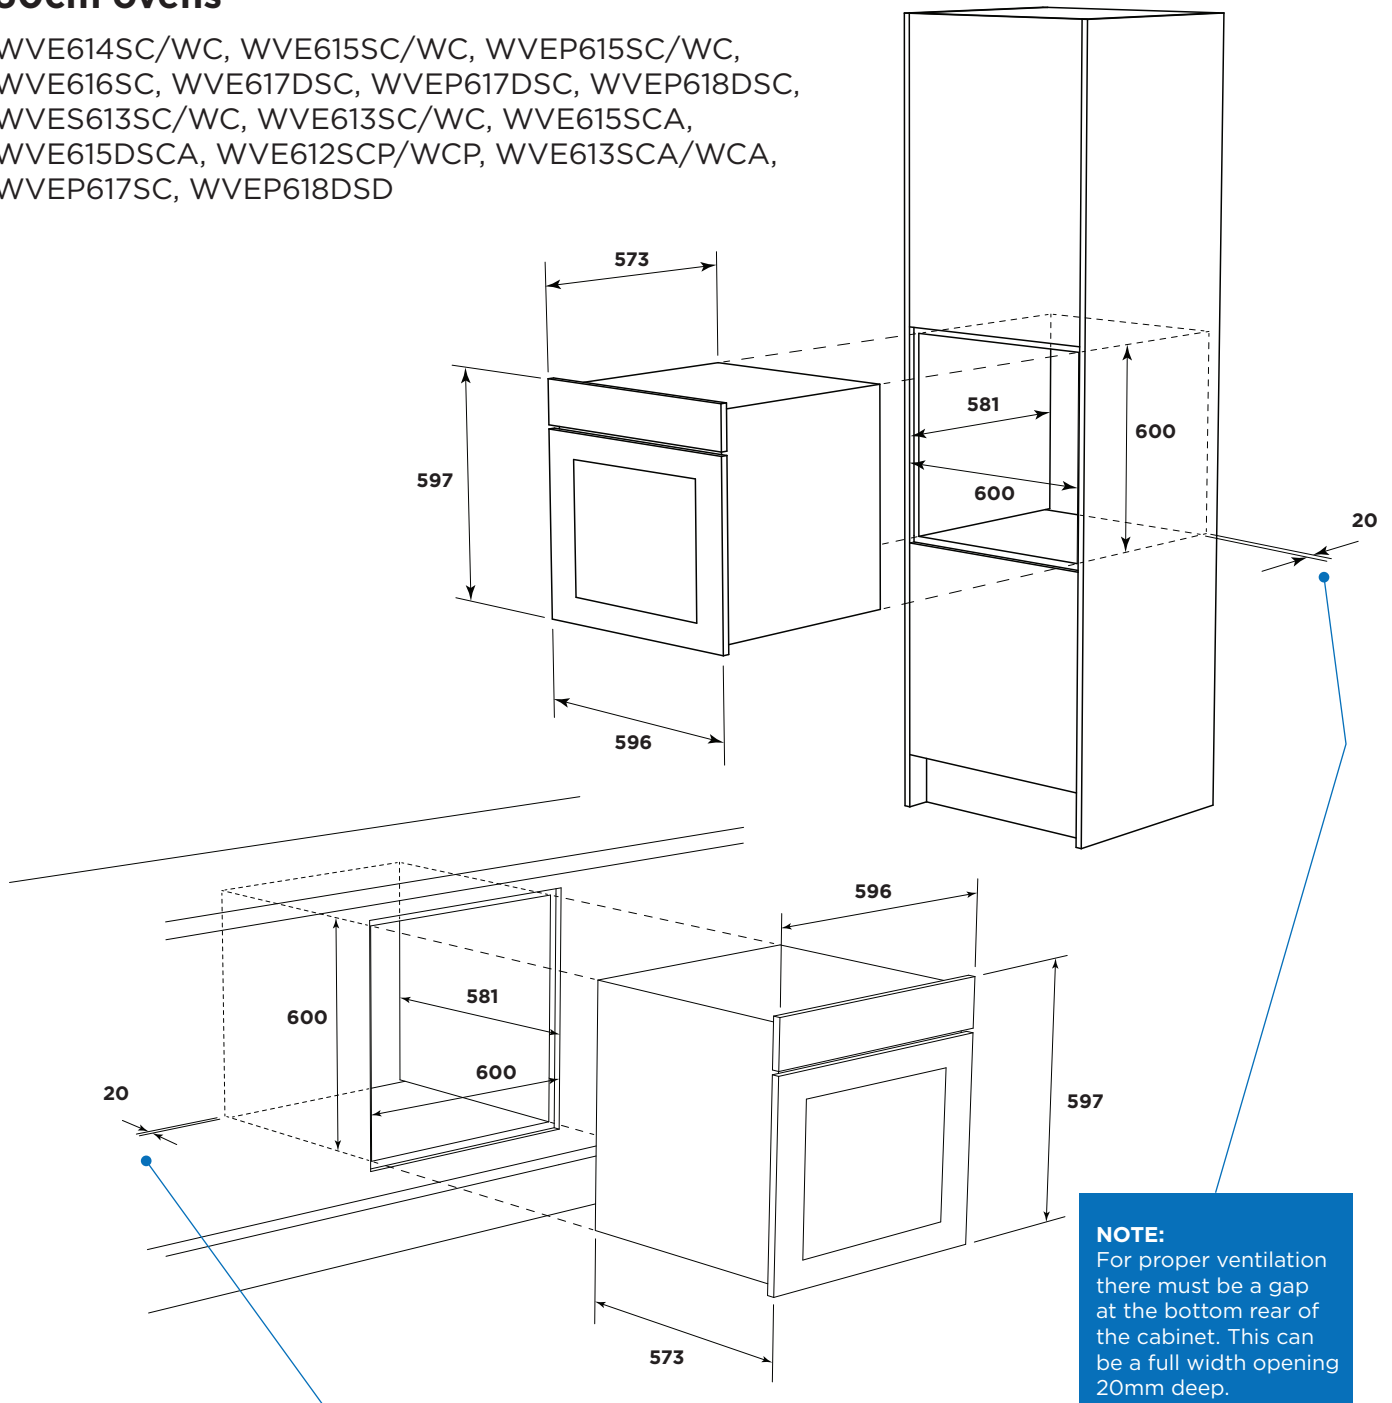

60cm ovens

WVE614SC/WC, WVE615SC/WC, WVEP615SC/WC,
 WVE616SC, WVE617DSC, WVEP617DSC, WVEP618DSC,
 WVES613SC/WC, WVE613SC/WC, WVE615SCA,
 WVE615DSCA, WVE612SCP/WCP, WVE613SCA/WCA,
 WVEP617SC, WVEP618DSD

NOTE:
 For proper ventilation there must be a gap at the bottom rear of the cabinet. This can be a full width opening 20mm deep.

Product WxHxD (mm)	596 x 597 x 573
Flush mount cut-out WxHxD (mm)	600 x 600 x 581

IMPORTANT

These dimensions are a guide only. All measurements are in millimetres (mm).
 For complete installation instructions, refer to the manual provided with product.