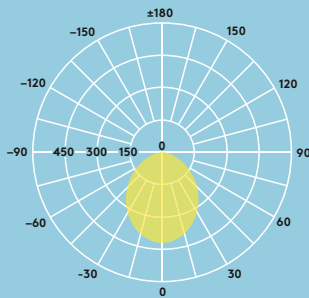

cd/klm ULOR: 0 %
DLOR: 100 %
LOR: 100 %

100lm/W

**Sharon Vario 1600lm
4000K**

cd/klm ULOR: 0 %
DLOR: 100 %
LOR: 100 %

Ordering guide

Description	Wt (kg)	SAP Code
SHARON VAR LED 90 800 830/40/57 DIM FP	0.25	96649647
SHARON VAR LED 160 1600 830/40/57 DIM FP	0.50	96649648

Light source information

- Lifetime 40 000 hours (L70, Ta 25°C)
- 3000K: 700lm (8W) and 1485lm (16W)
- 4000K: 800lm (8W) and 1691lm (16W)
- 5700K: 735lm (8W) and 1530lm (16W)
- CRI 80

Specification

- Class II electrical
- IP54 (from below), IP40 (from above)
- IK02
- Insulation Coverable Luminaire (IC-4)