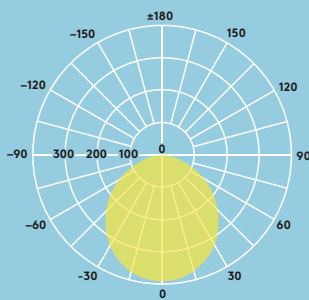

cd/klm ULOR: 0 %
DLOR: 100 %
LOR: 100 %

100lm/W

**Sharon Vario 1600lm
4000K**

cd/klm ULOR: 0 %
DLOR: 100 %
LOR: 100 %

Ordering guide

Description	Wt (kg)	SAP Code
SHARON VAR LED 90 800 830/40/57 DIM FP	0.25	96649647
SHARON VAR LED 160 1600 830/40/57 DIM FP	0.50	96649648

Light source information

- Lifetime 40 000 hours (L70, Ta 25°C)
- 3000K: 700lm (8W) and 1485lm (16W)
- 4000K: 800lm (8W) and 1691lm (16W)
- 5700K: 735lm (8W) and 1530lm (16W)
- CRI 80

Specification

- Class II electrical
- IP54 (from below), IP40 (from above)
- IK02
- Insulation Coverable Luminaire (IC-4)