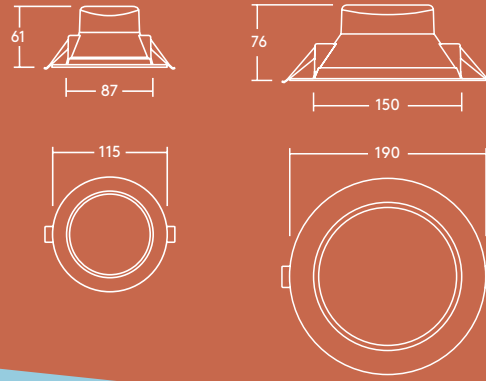

IC-4

Lighting distribution

100lm/W

**Sharon Vario 800lm
4000K**

cd/klm ULOR: 0 %
DLOR: 100 %
LOR: 100 %

100lm/W

**Sharon Vario 1600lm
4000K**

cd/klm ULOR: 0 %
DLOR: 100 %
LOR: 100 %

Ordering guide

Description	Wt (kg)	SAP Code
SHARON VAR LED 90 800 830/40/57 DIM FP	0.25	96649647
SHARON VAR LED 160 1600 830/40/57 DIM FP	0.50	96649648

Light source information

- Lifetime 40 000 hours (L70, Ta 25°C)
- 3000K: 700lm (8W) and 1485lm (16W)
- 4000K: 800lm (8W) and 1691lm (16W)
- 5700K: 735lm (8W) and 1530lm (16W)
- CRI 80

Specification

- Class II electrical
- IP54 (from below), IP40 (from above)
- IK02
- Insulation Coverable Luminaire (IC-4)

Installation/Mounting

- Sharon Vario LED can be installed into a wide range of ceiling types of 2-20mm thickness

Material/Finish

Body and trim: Polymer, white